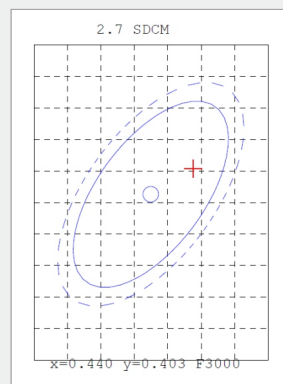

Electrical Parameters

Lamp nominal wattage	7W
Rated wattage	7.0 W
Nominal current (mA)	50mA
Energy Consumption kWh/1000h	7

Colour Temperature consistency (SDCM according to Mac Adam's ellipse)