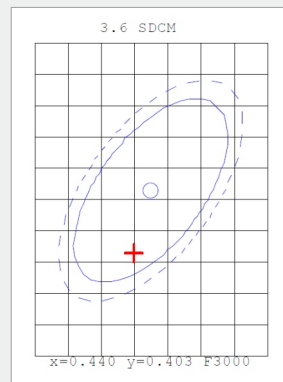

Electrical Parameters

Lamp nominal wattage	15W
Rated wattage	15.0 W
Nominal current (mA)	124 mA
Energy Consumption kWh/1000h	15

Colour Temperature consistency (SDCM according to Mac Adam's ellipse)