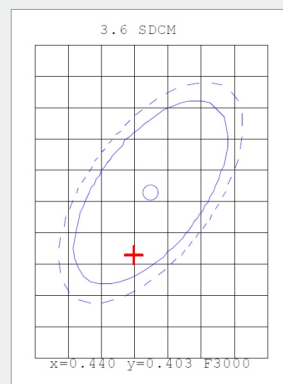

Electrical Parameters

Lamp nominal wattage	15W
Rated wattage	15.0 W
Nominal current (mA)	124 mA
Energy Consumption kWh/1000h	15

Colour Temperature consistency (SDCM according to Mac Adam's ellipse)