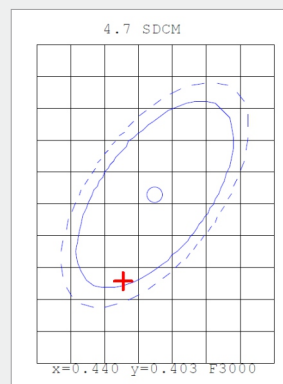

Electrical Parameters

Lamp nominal wattage	15W
Rated wattage	15.0 W
Nominal current (mA)	66 mA
Energy Consumption kWh/1000h	15

Colour Temperature consistency (SDCM according to Mac Adam's ellipse)