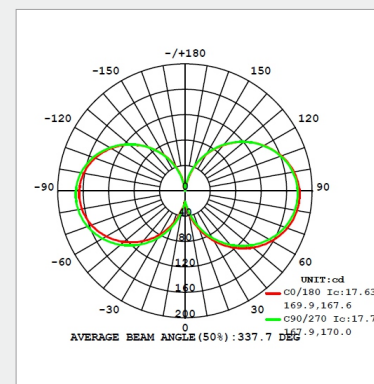

Light Application Parameters

Luminous flux	2000 lm
Luminous efficiency of lamp	133.33 lm/W
Colour temperature	3000 K
Colour rendering index Ra	≥80
LLMF at the end of nominal life	0.88 (15000h)
SDCM	4.7
Imax(cd)	180.1
Switching cycles	20000

Specification

dimnable	Yes
Energylabel from 2013	A+
Suitable for indoors	Yes
Application	general
Base	E27
Lamp shape	T38

Electrical Parameters

Lamp nominal wattage	15W
Rated wattage	15.0 W
Nominal current (mA)	66 mA
Energy Consumption kWh/1000h	15

Colour Temperature consistency (SDCM according to Mac Adam's ellipse)

Peak of light intensity (max. cd)

Dimmerabile