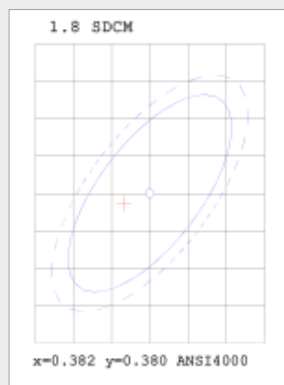

Specification

Dimmable	NO
Energylabel from 2013	A++
Suitable for indoors	YES
Application	general
Base	E27
Lamp shape	A60

Colour Temperature consistency (SDCM according to Mac Adam's ellipse)