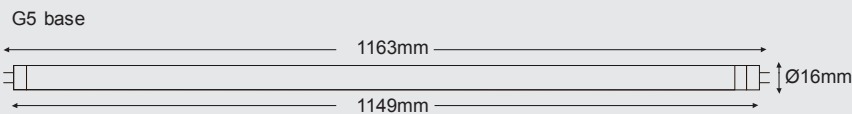

## Logistic Data

Code	21608
Product	PRO TUBO LED T5 AC I200
Box quantity (pcs.)	40
EAN Box	8012878216089
Gross weight of box in kg	17.5
Weight of single lamp in kg	0.136
Length of box in cm	120
Width of box in cm	30
Height of box in cm	30
ETIM class name	LED lamp
Beam angle	270°
Brand of LED	SANAN
Power Factor	>0.9

## Light Application Parameters

Luminous flux	3630 lm
Luminous efficiency of lamp	145.2 lm/W
Colour temperature	3000K
Colour rendering index Ra	≥80
LLMF at the end of nominal life	0.83(40000 h)
SDCM	<6
Switching cycles	>20000

## Specification

dimmable	NO
Energylabel from 2013	A++
Suitable for indoors	Yes
Application	general
Base	G5
Lamp shape	PRO-TUBOLED T5

Peak of light intensity (max. cd)

Spectral distribution of the lamp (range 180-800nm)