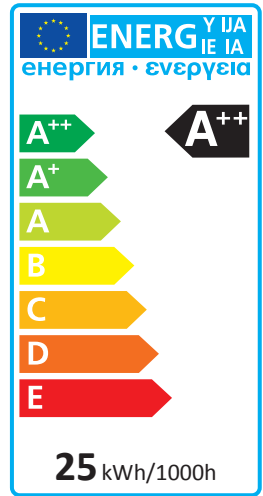

## Electrical Parameters

Lamp nominal wattage	25W
Rated wattage	25W
Volt	120-240V
Nominal current (mA)	121 mA
Energy Consumption kWh/ 1000h	25

## Light Application Parameters

Luminous flux	3630 lm
Luminous efficiency of lamp	145.2 lm/W
Colour temperature	3000K
Colour rendering index Ra	≥80
LLMF at the end of nominal life	0.83(40000 h)
SDCM	<6
Switching cycles	>20000

## Specification

dimmable	NO
Energylabel from 2013	A++
Suitable for indoors	Yes
Application	general
Base	G5
Lamp shape	PRO-TUBOLED T5

Peak of light intensity (max. cd)

Spectral distribution of the lamp (range 180-800nm)