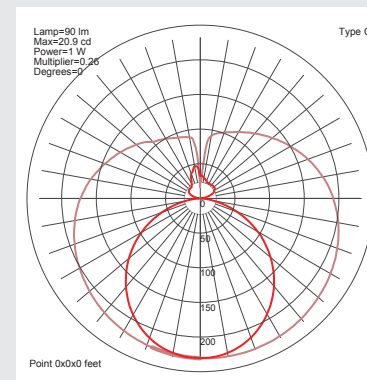

## Light Application Parameters

Luminous flux	3630 lm
Luminous efficiency of lamp	145.2 lm/W
Colour temperature	3000K
Colour rendering index Ra	≥80
LLMF at the end of nominal life	0.83(40000 h)
SDCM	<6
Switching cycles	>20000

## Specification

dimmable	NO
Energylabel from 2013	A++
Suitable for indoors	Yes
Application	general
Base	G5
Lamp shape	PRO-TUBOLED T5

Peak of light intensity (max. cd)

Spectral distribution of the lamp (range 180-800nm)