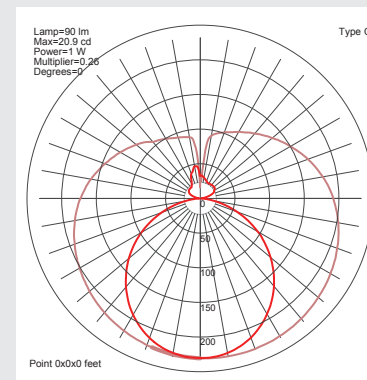

Electrical Parameters

Lamp nominal wattage	25W
Rated wattage	25W
Volt	120-240V
Nominal current (mA)	121 mA
Energy Consumption kWh/ 1000h	25

Light Application Parameters

Luminous flux	3630 lm
Luminous efficiency of lamp	145.2 lm/W
Colour temperature	3000K
Colour rendering index Ra	≥80
LLMF at the end of nominal life	0.83(40000 h)
SDCM	<6
Switching cycles	>20000

Specification

dimmable	NO
Energylabel from 2013	A++
Suitable for indoors	Yes
Application	general
Base	G5
Lamp shape	PRO-TUBOLED T5

Peak of light intensity (max. cd)

Spectral distribution of the lamp (range 180-800nm)