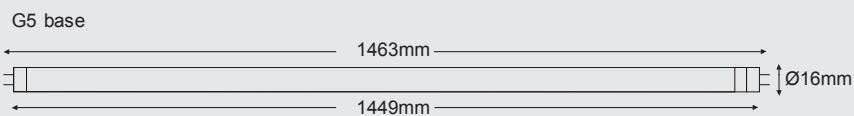

PRO TUBO LED T5 AC

Logistic Data

Code	21609
Product	PRO TUBO LED T5 AC 1500
Box quantity (pcs.)	40
EAN Box	8012878216096
Gross weight of box in kg	20
Weight of single lamp in kg	0.172
Length of box in cm	150
Width of box in cm	30
Height of box in cm	30
ETIM class name	LED lamp
Beam angle	270°
Brand of LED	SANAN
Power Factor	>0.9

Electrical Parameters

Lamp nominal wattage	25W
Rated wattage	25W
Volt	120-240V
Nominal current (mA)	121 mA
Energy Consumption kWh/ 1000h	25

Light Application Parameters

Luminous flux	3630 lm
Luminous efficiency of lamp	145.2 lm/W
Colour temperature	3000K
Colour rendering index Ra	≥80
LLMF at the end of nominal life	0.83(40000 h)
SDCM	<6
Switching cycles	>20000

Specification

dimmable	NO
Energylabel from 2013	A++
Suitable for indoors	Yes
Application	general
Base	G5
Lamp shape	PRO-TUBOLED T5

Peak of light intensity (max. cd)

Spectral distribution of the lamp (range 180-800nm)