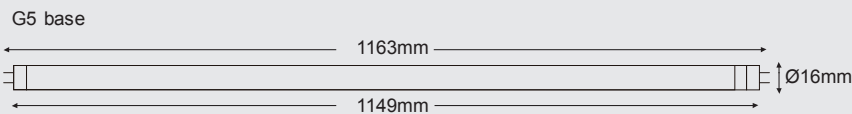

PRO TUBO LED T5 AC

Logistic Data

Code	21610
Product	PRO TUBO LED T5 AC 1200
Box quantity (pcs.)	40
EAN Box	8012878216102
Gross weight of box in kg	17.5
Weight of single lamp in kg	0.136
Length of box in cm	120
Width of box in cm	30
Height of box in cm	30
ETIM class name	LED lamp
Beam angle	270°
Brand of LED	SANAN
Power Factor	>0.9

Electrical Parameters

Lamp nominal wattage	25W
Rated wattage	25W
Volt	120-240V
Nominal current (mA)	121 mA
Energy Consumption kWh/ 1000h	25

Light Application Parameters

Luminous flux	3750 lm
Luminous efficiency of lamp	150 lm/W
Colour temperature	4000K
Colour rendering index Ra	≥80
LLMF at the end of nominal life	0.83(40000 h)
SDCM	<6
Switching cycles	>20000

Specification

dimmable	NO
Energylabel from 2013	A++
Suitable for indoors	Yes
Application	general
Base	G5
Lamp shape	PRO-TUBOLED T5

Peak of light intensity (max. cd)

Spectral distribution of the lamp(range 180-800nm)