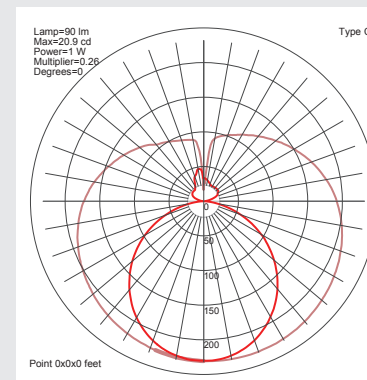

Electrical Parameters

Lamp nominal wattage	25W
Rated wattage	25W
Volt	120-240V
Nominal current (mA)	121 mA
Energy Consumption kWh/ 1000h	25

Light Application Parameters

Luminous flux	3750 lm
Luminous efficiency of lamp	150 lm/W
Colour temperature	4000K
Colour rendering index Ra	≥80
LLMF at the end of nominal life	0.83(40000 h)
SDCM	<6
Switching cycles	>20000

Specification

dimmable	NO
Energylabel from 2013	A++
Suitable for indoors	Yes
Application	general
Base	G5
Lamp shape	PRO-TUBOLED T5

Peak of light intensity (max. cd)

Spectral distribution of the lamp(range 180-800nm)