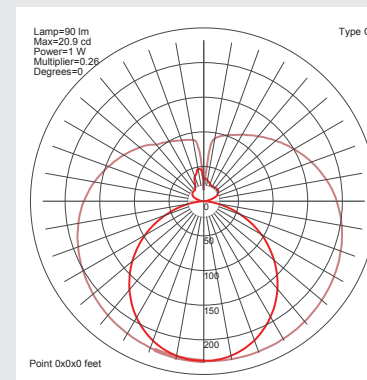

## Light Application Parameters

Luminous flux	3750 lm
Luminous efficiency of lamp	150 lm/W
Colour temperature	4000K
Colour rendering index Ra	≥80
LLMF at the end of nominal life	0.83(40000 h)
SDCM	<6
Switching cycles	>20000

## Specification

dimmable	NO
Energylabel from 2013	A++
Suitable for indoors	Yes
Application	general
Base	G5
Lamp shape	PRO-TUBOLED T5

Peak of light intensity (max. cd)

Spectral distribution of the lamp(range 180-800nm)