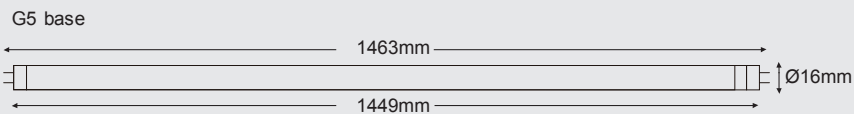

## Light Application Parameters

Luminous flux	3750 lm
Luminous efficiency of lamp	150 lm/W
Colour temperature	4000K
Colour rendering index Ra	≥80
LLMF at the end of nominal life	0.83(40000 h)
SDCM	<6
Switching cycles	>20000

## Specification

dimmable	NO
Energylabel from 2013	A++
Suitable for indoors	Yes
Application	general
Base	G5
Lamp shape	PRO-TUBOLED T5

Peak of light intensity (max. cd)

Spectral distribution of the lamp(range 180-800nm)