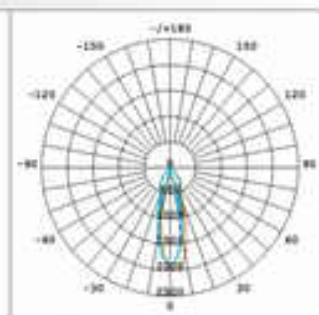

PAR38LED IP65

codice	W	W	V	attacco	colore	lumen360°	lumen90°	fascio	imballo
code	W	W	V	base	colour	lumen360°	lumen90°	beam	packing
21680	15	140(ERP)	220-240	E27	3000°K	1250	1200	40°	5/30

- Dimmerabile con la maggior parte dei dimmers in commercio. Dimmerabilità garantita con i dimmers per lampade LED. Vedi pagina 166.

Dimmable with most of the dimmers available on the market. Dimmability guaranteed with dimmers for LED bulbs. See page 166.