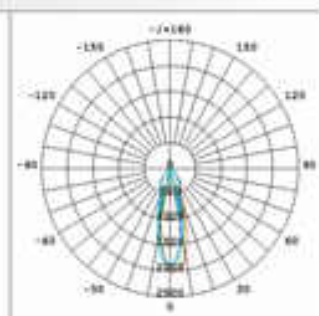

PRO PAR38LED IP65

F

15W EPISTAR	SDCR 4.3	CRI >80	PF >0,5	INSTANT	
LMF 0.96	SF 8.8	20000	Hg	4	LONG LIFE 40000

PAR38LED IP65

codice	W	W	V	attacco	colore	lumen360°	lumen90°	fascio	imballo
code	W	W	V	base	colour	lumen360°	lumen90°	beam	packing
21676	15	146(ERP)	220-240	E27	3000°K	1300	1250	40°	5/30

PAR38LED IP65

codice	W	W	V	attacco	colore	lumen360°	lumen120°	fascio	imballo
code	W	W	V	base	colour	lumen360°	lumen120°	beam	packing
21677	15	145(ERP)	220-240	E27	3000°K	1300	1240	115°	5/30

PRO PAR38LED IP65 DIMMERABILE