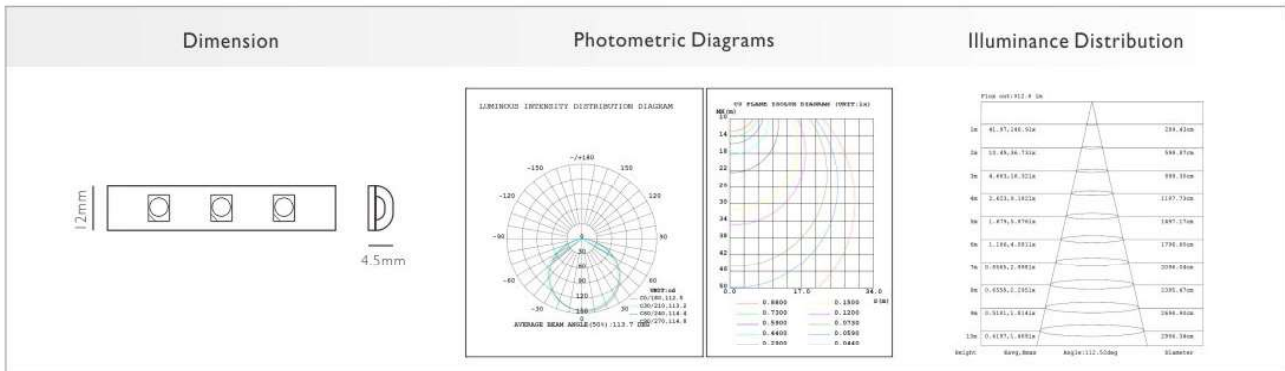

CONSTANT CURRENT 25m

GARANZIA
ANNI 4

LONG LIFE
40000

CRI >80