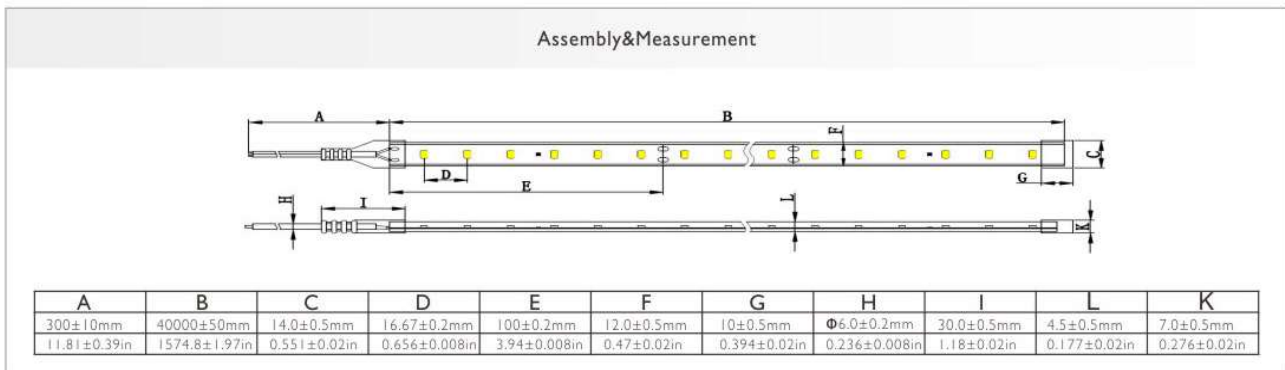

CONSTANT CURRENT 25m

GARANZIA
ANNI 4

LONG LIFE
40000

CRI >80