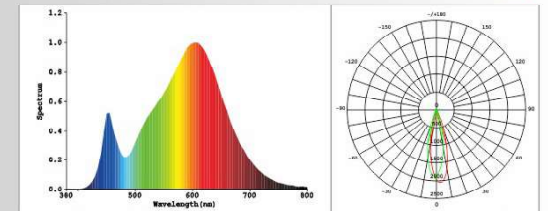

PRO AR70LED

A+

AR70LED

codice	W	W	V	attacco	colore	lumen360°	lumen90°	fascio	imballo
code	W	W	V	base	colour	lumen360°	lumen90°	beam	packing
21431	7	67(ERP)	12AC/DC	BA15d	2700°K	490	480	24°	10/100