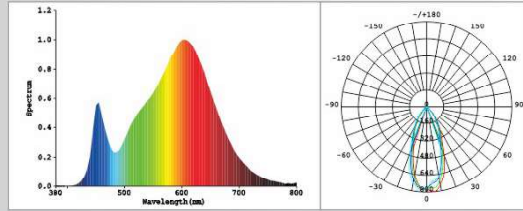

PRO PAR20LED EVO

A+

PAR20LED EVO

codice	W	W	V	attacco	colore	lumen360°	lumen90°	fascio	imballo
code	W	W	V	base	colour	lumen360°	lumen90°	beam	packing
21106	6	57(ERP)	220-240	E27	3000°K	420	410	25°	10/50

PRO PAR38LED EVO

codice	W	W	V	attacco	colore	lumen360°	lumen90°	fascio	imballo
code	W	W	V	base	colour	lumen360°	lumen90°	beam	packing
21431	7	67(ERP)	12AC/DC	BA15d	2700°K	490	480	24°	10/100