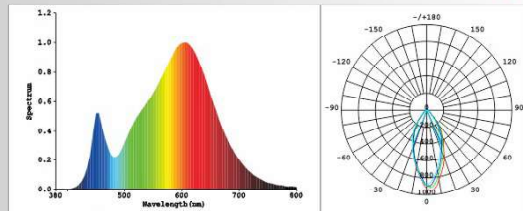

PRO PAR30LED EVO

A+

PAR30LED EVO

codice	W	W	V	attacco	colore	lumen360°	lumen90°	fascio	imballo
code	W	W	V	base	colour	lumen360°	lumen90°	beam	packing
21107	10	80(ERP)	220-240	E27	3000°K	700	680	30°	10/40