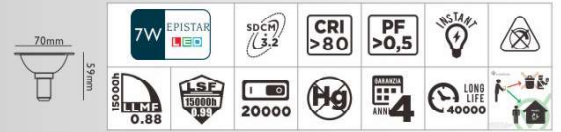

A+

PAR30LED EVO

codice	W	W	V	attacco	colore	lumen360°	lumen90°	fascio	imballo
code	W	W	V	base	colour	lumen360°	lumen90°	beam	packing
21107	10	80(ERP)	220-240	E27	3000°K	700	680	30°	10/40

PRO AR70LED

A+

AR70LED