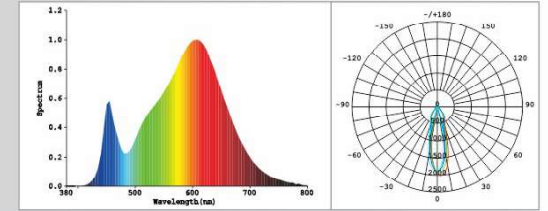

PRO PAR20LED EVO

A+

PAR20LED EVO

codice	W	W	V	attacco	colore	lumen360°	lumen90°	fascio	imballo
code	W	W	V	base	colour	lumen360°	lumen90°	beam	packing
21106	6	57(ERP)	220-240	E27	3000°K	420	410	25°	10/50

PRO PAR38LED EVO

A+

PAR38LED EVO

codice	W	W	V	attacco	colore	lumen360°	lumen90°	fascio	imballo
code	W	W	V	base	colour	lumen360°	lumen90°	beam	packing
21074	15	135(ERP)	220-240	E27	3000°K	1200	1160	30°	5/30

PRO PAR30LED EVO

codice	W	W	V	attacco	colore	lumen360°	lumen90°	fascio	imballo
code	W	W	V	base	colour	lumen360°	lumen90°	beam	packing
21431	7	67(ERP)	12AC/DC	BA15d	2700°K	490	480	24°	10/100