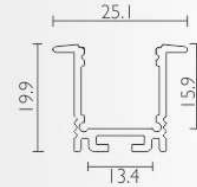

PR2_DEEP Profili in alluminio/ Aluminium profiles

cod. 21498
PR2_DEEP
alluminio/aluminium

cod. 21499
PR2_DEEP
bianco/white

PR2_DEEP

codice code	
21498	Profilo in alluminio 2m PR2_DEEP incasso - Aluminium profile 2m PR2_DEEP recessed
21499	Profilo in alluminio Bianco 2m PR2_DEEP incasso - White aluminium profile 2M PR2_DEEP recessed

- * Può alloggiare Strip Led fino a 19,2W/m
- * It can host LED strips up to 19,2W/m

Diffusore trasparente
Transparent diffuser
1x
Cod. 21051

Diffusore satinato
Frosted diffuser
1x
Cod. 21052

Diffusore opale
Opal diffuser
1x
Cod. 21301

Molla per PR2_DEEP 2 pz.
Spring for PR2_DEEP 2 pcs.
1x
Cod. 21500

Kit 4 viti+2 testate
4 screws+2 end caps kit
1x
Cod. 21496

Kit 4 viti+2 testate Bianco
4 screws+2 end caps kit white
1x
Cod. 21497

Kit 2 staffe fissaggio
2 fixing brackets kit
1x
Cod. 21054

PR3_EVO Profilo in alluminio/Aluminium profile

cod.21440
PR3_EVO
alluminio/aluminium

PR3_EVO

codice code	
21440	Profilo in alluminio 2m PR3_EVO angolare - Aluminium profile 2m PR3_EVO corner.
21441	Profilo in alluminio Bianco 2m PR3_EVO angolare - White aluminium profile 2m PR3_EVO corner.