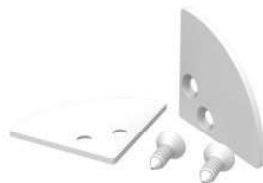

Kit 4 viti+2 testate di chiusura Bianco
4 screws+2 end caps kit white
1x
Cod.21445