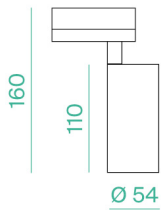

COD. 41814

FULGOR

CEILING

GENERAL

Finishing: Nero/Black

SOURCE

LED Bridgelux
CRI >90
PF 0.9
T° color 3000K
15W
1509 lumen
14,8W
1710 lumen

ELECTRIC

Volt: 36-38V 350mA
Dimmer: ON-OFF

OPTICS

Beam: 55°

DIMENSIONS

Weight 0,4 Kg

ADJUSTMENT

Accessories

71575