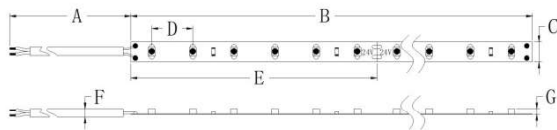

Assembly&Measurement

A	B	C	D	E	F	G
300±10mm	5000±50mm	8±0.5mm	1.67±0.5mm	100±0.5mm	Φ4.0±0.5mm	1.2±0.5mm