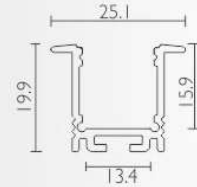

PR2\_DEEP Profili in alluminio/ Aluminium profiles

cod. 21498  
PR2\_DEEP  
alluminio/aluminium

cod. 21499  
PR2\_DEEP  
bianco/white

PR2\_DEEP

codice code	
21498	Profilo in alluminio 2m PR2_DEEP incasso - Aluminium profile 2m PR2_DEEP recessed
21499	Profilo in alluminio Bianco 2m PR2_DEEP incasso - White aluminium profile 2M PR2_DEEP recessed