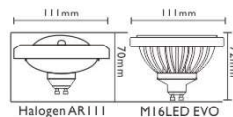

MI6LED EVO

codice	W	W	V	attacco	colore	lumen360°/cd	lumen90°	fascio	imballo
code	W	W	V	base	colour	lumen360°/cd	lumen90°	beam	packing
21511	16	128(ERP)	220-240	GU10	3000°K	1120/1550	1090	25°/45°	10/50