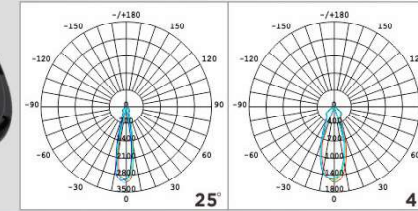

Dimmerabile