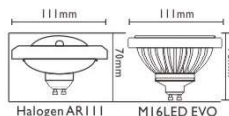

MI6LED EVO DIMMERABILE

codice	W	W	V	attacco	colore	lumen360°/cd	lumen90°	fascio	imballo
code	W	W	V	base	colour	lumen360°/cd	lumen90°	beam	packing
21484	16	123(ERP)	220-240	GU10	2700°K	1090/2055	1060	25°/45°	10/50
21422	16	123(ERP)	220-240	GU10	3000°K	1090/2055	1060	25°/45°	10/50

- Dimmerabile con la maggior parte dei dimmers in commercio. Dimmerabilità garantita con i dimmers per lampade LED.

Dimmable with most of the dimmers available on the market.
Dimmability guaranteed with dimmers for LED bulbs.

Halogen ARI II MI6LED EVO