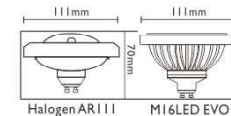

MI6LED EVO DIMMERABILE

codice	W	W	V	attacco	colore	lumen360°/cd	lumen90°	fascio	imballo
code	W	W	V	base	colour	lumen360°/cd	lumen90°	beam	packing
21515	16	117(ERP)	220-240	GU10	3000°K	1020/1550	990	25°/45°	10/50

- Dimmerabile con la maggior parte dei dimmers in commercio. Dimmerabilità garantita con i dimmers per lampade LED.

Dimmable with most of the dimmers available on the market. Dimmability guaranteed with dimmers for LED bulbs.