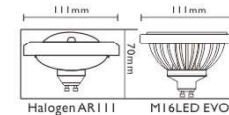

MI6LED EVO DIMMERABILE

codice	W	W	V	attacco	colore	lumen360°/cd	lumen90°	fascio	imballo
code	W	W	V	base	colour	lumen360°/cd	lumen90°	beam	packing
21485	16	123(ERP)	220-240	GU10	2700°K	1090/2055	1060	25°/45°	10/50
21423	16	123(ERP)	220-240	GU10	3000°K	1090/2055	1060	25°/45°	10/50

- Dimmerabile con la maggior parte dei dimmers in commercio. Dimmerabilità garantita con i dimmers per lampade LED.

Dimmable with most of the dimmers available on the market.
Dimmability guaranteed with dimmers for LED bulbs.

Halogen ARI II MI6LED EVO