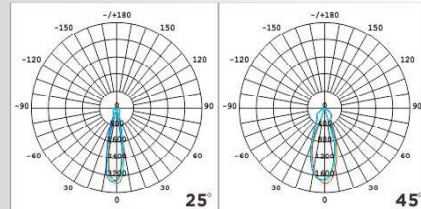

PRO MI6LED EVO

A+

MI6LED EVO

codice	W	W	V	attacco	colore	lumen360°/cd	lumen90°	fascio	imballo
code	W	W	V	base	colour	lumen360°/cd	lumen90°	beam	packing
21414	16	137(ERP)	220-240	GU10	3000°K	1190/2055	1150	25°/45°	10/50
21397	16	143(ERP)	220-240	GU10	4000°K	1230/2201	1190	25°/45°	10/50