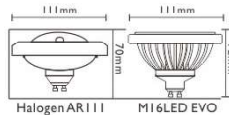

MI6LED EVO DIMMERABILE

codice	W	W	V	attacco	colore	lumen360°/cd	lumen90°	fascio	imballo
code	W	W	V	base	colour	lumen360°/cd	lumen90°	beam	packing
21483	16	123(ERP)	220-240	GU10	2700°K	1090/2055	1060	25°/45°	10/50
21421	16	123(ERP)	220-240	GU10	3000°K	1090/2055	1060	25°/45°	10/50

- Dimmerabile con la maggior parte dei dimmers in commercio. Dimmerabilità garantita con i dimmers per lampade LED.

Dimmable with most of the dimmers available on the market.
Dimmability guaranteed with dimmers for LED bulbs.

Halogen ARI II MI6LED EVO