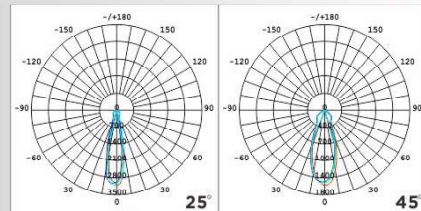

Dimmerabile