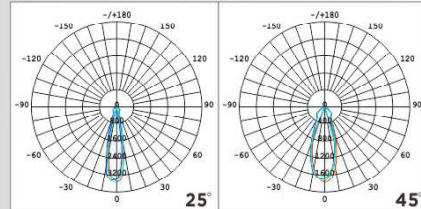

Dimmerabile