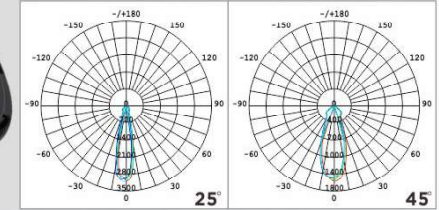

PRO CRI>90 MI6LED EVO

A+

MI6LED EVO

codice	W	W	V	attacco	colore	lumen360°/cd	lumen90°	fascio	imballo
code	W	W	V	base	colour	lumen360°/cd	lumen90°	beam	packing
21512	16	128(ERP)	220-240	GU10	3000°K	1120/1550	1090	25°/45°	10/50