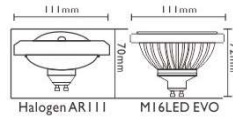

MI6LED EVO DIMMERABILE

Aprire i ganci con cacciavite/ Open hooks by screwdriver

Fissare il riflettore tramite i ganci Fix the reflector through the hooks

PRO MI6LED EVO

A+

MI6LED EVO

codice	W	W	V	attacco	colore	lumen360°/cd	lumen90°	fascio	imballo
code	W	W	V	base	colour	lumen360°/cd	lumen90°	beam	packing
21412	16	137(ERP)	220-240	GU10	3000°K	1190/2055	1150	25°/45°	10/50
21411	16	143(ERP)	220-240	GU10	4000°K	1230/2201	1190	25°/45°	10/50