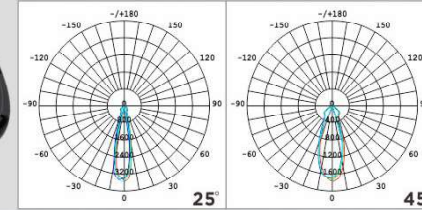

PRO MI6LED EVO

A+

MI6LED EVO

codice	W	W	V	attacco	colore	lumen360°/cd	lumen90°	fascio	imballo
code	W	W	V	base	colour	lumen360°/cd	lumen90°	beam	packing
21413	16	137(ERP)	220-240	GU10	3000°K	1190/2055	1150	25°/45°	10/50
21398	16	143(ERP)	220-240	GU10	4000°K	1230/2201	1190	25°/45°	10/50

MI6LED EVO

Parte posteriore/Back of bulb
Hook

Aprire i ganci con cacciavite/
Open hooks by screwdriver

Smontaggio riflettore 45°
45° reflector removal

Installazione riflettore 25°
25° reflector installation

Fissare il riflettore tramite i ganci
Fix the reflector through the hooks