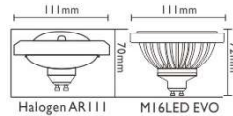

PRO CRI>90 MI6LED EVO

A+

MI6LED EVO

codice	W	W	V	attacco	colore	lumen360°/cd	lumen90°	fascio	imballo
code	W	W	V	base	colour	lumen360°/cd	lumen90°	beam	packing
21510	16	128(ERP)	220-240	GU10	3000°K	1120/1550	1090	25°/45°	10/50