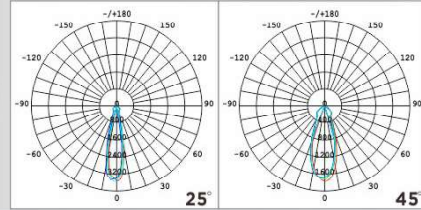

PRO MI6LED EVO

A+

MI6LED EVO

codice	W	W	V	attacco	colore	lumen360°/cd	lumen90°	fascio	imballo
code	W	W	V	base	colour	lumen360°/cd	lumen90°	beam	packing
21412	16	137(ERP)	220-240	GU10	3000°K	1190/2055	1150	25°/45°	10/50
21411	16	143(ERP)	220-240	GU10	4000°K	1230/2201	1190	25°/45°	10/50