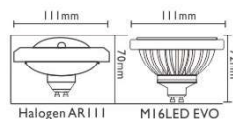

MI6LED EVO

codice	W	W	V	attacco	colore	lumen360°/cd	lumen90°	fascio	imballo
code	W	W	V	base	colour	lumen360°/cd	lumen90°	beam	packing
21414	16	137(ERP)	220-240	GU10	3000°K	1190/2055	1150	25°/45°	10/50
21397	16	143(ERP)	220-240	GU10	4000°K	1230/2201	1190	25°/45°	10/50