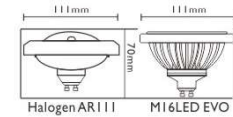

MI6LED EVO

codice	W	W	V	attacco	colore	lumen360°/cd	lumen90°	fascio	imballo
code	W	W	V	base	colour	lumen360°/cd	lumen90°	beam	packing
21413	16	137(ERP)	220-240	GU10	3000°K	1190/2055	1150	25°/45°	10/50
21398	16	143(ERP)	220-240	GU10	4000°K	1230/2201	1190	25°/45°	10/50