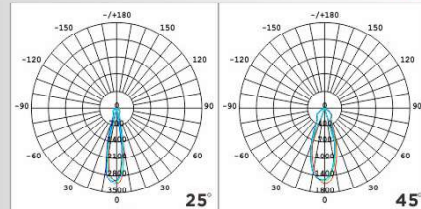

PRO CRI>90 MI6LED EVO

A+

MI6LED EVO

codice	W	W	V	attacco	colore	lumen360°/cd	lumen90°	fascio	imballo
code	W	W	V	base	colour	lumen360°/cd	lumen90°	beam	packing
21511	16	128(ERP)	220-240	GU10	3000°K	1120/1550	1090	25°/45°	10/50

MI6LED EVO

Parte posteriore/Back of bulb Hook

Smontaggio riflettore 45° 45° reflector removal

Installazione riflettore 25° 25° reflector installation

Aprire i ganci con cacciavite/ Open hooks by screwdriver

Fissare il riflettore tramite i ganci Fix the reflector through the hooks