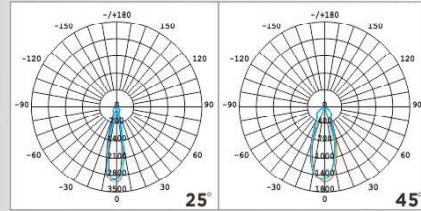

Dimmerabile