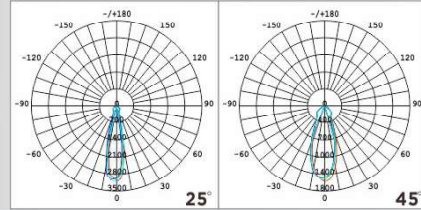

PRO CRI>90 MI6LED EVO

A+

MI6LED EVO

codice	W	W	V	attacco	colore	lumen360°/cd	lumen90°	fascio	imballo
code	W	W	V	base	colour	lumen360°/cd	lumen90°	beam	packing
21510	16	128(ERP)	220-240	GU10	3000°K	1120/1550	1090	25°/45°	10/50