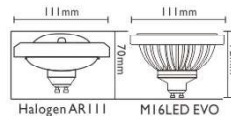

MI6LED EVO DIMMERABILE

codice	W	W	V	attacco	colore	lumen360°/cd	lumen90°	fascio	imballo
code	W	W	V	base	colour	lumen360°/cd	lumen90°	beam	packing
21513	16	117(ERP)	220-240	GU10	3000°K	1020/1550	990	25°/45°	10/50

- Dimmerabile con la maggior parte dei dimmers in commercio. Dimmerabilità garantita con i dimmers per lampade LED.

Dimmable with most of the dimmers available on the market. Dimmability guaranteed with dimmers for LED bulbs.