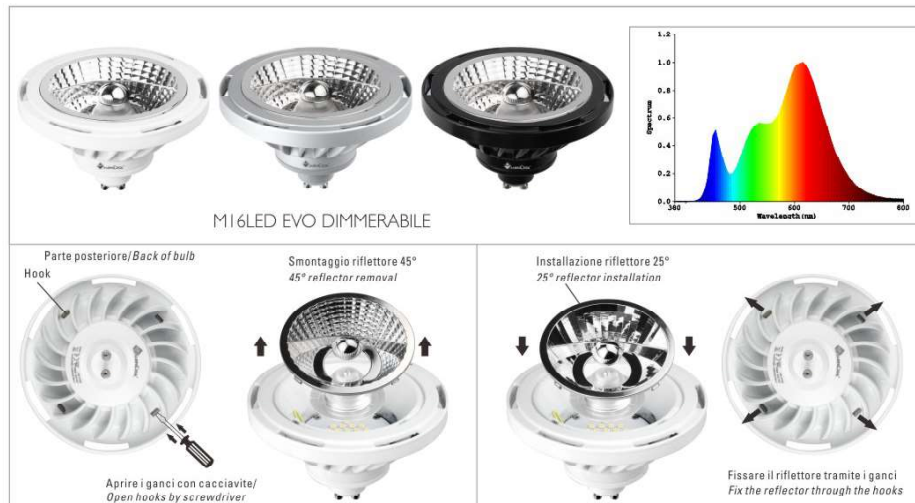

MI6LED EVO DIMMERABILE

codice	W	W	V	attacco	colore	lumen360°/cd	lumen90°	fascio	imballo
code	W	W	V	base	colour	lumen360°/cd	lumen90°	beam	packing
21485	16	123(ERP)	220-240	GU10	2700°K	1090/2055	1060	25°/45°	10/50
21423	16	123(ERP)	220-240	GU10	3000°K	1090/2055	1060	25°/45°	10/50

- Dimmerabile con la maggior parte dei dimmers in commercio. Dimmerabilità garantita con i dimmers per lampade LED.

Dimmable with most of the dimmers available on the market.
Dimmability guaranteed with dimmers for LED bulbs.