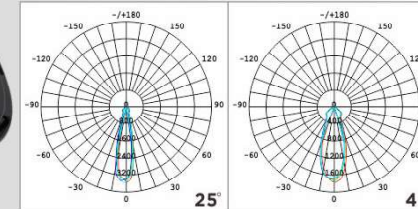

Dimmerabile