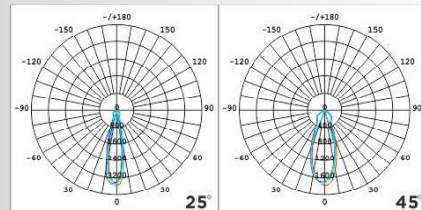

Dimmerabile