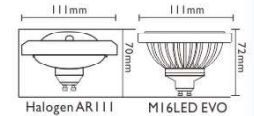

MI6LED EVO

codice	W	W	V	attacco	colore	lumen360°/cd	lumen90°	fascio	imballo
code	W	W	V	base	colour	lumen360°/cd	lumen90°	beam	packing
21512	16	128(ERP)	220-240	GU10	3000°K	1120/1550	1090	25°/45°	10/50