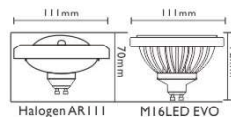

MI6LED EVO DIMMERABILE

codice	W	W	V	attacco	colore	lumen360°/cd	lumen90°	fascio	imballo
code	W	W	V	base	colour	lumen360°/cd	lumen90°	beam	packing
21514	16	117(ERP)	220-240	GU10	3000°K	1020/1550	990	25°/45°	10/50

- Dimmerabile con la maggior parte dei dimmers in commercio. Dimmerabilità garantita con i dimmers per lampade LED.

Dimmable with most of the dimmers available on the market. Dimmability guaranteed with dimmers for LED bulbs.