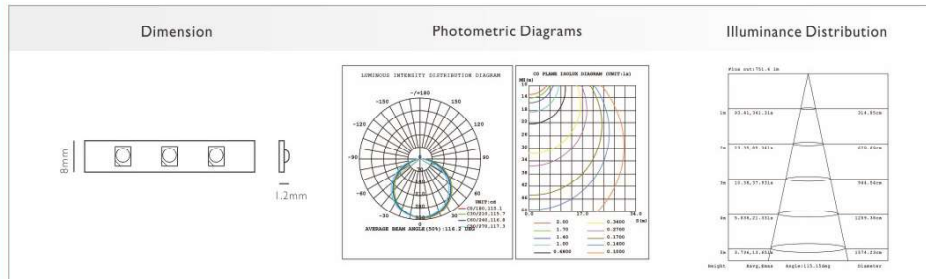

- Angolo diffusione: 120°
- Flessione massima fino ad una curvatura Ø 6cm
- Striscia flessibile di 5m/3m con 1 FD SMD
- Utilizzabile in innumerevoli applicazioni come illuminazione decorativa o scenografica (bar, ristoranti, negozi, hotel, giardini, centri benessere, residenziale, ecc.)
- Temperatura ambiente: -20°/45°

- View angle: 120°
- Flexible with a maximum bend diameter of 6cm
- flexible strip with SMD LED (5m/3m reel)
- Suitable for several applications like decorative or accent lighting (bars, restaurants, shops, hotels, gardens, spa, homes, etc.)
- Ambient temperature: -20°/45°

PRO LED 2835 IP20_14.4W

LED 2835 IP20										
codice code	colore colour	nr. Led/m nr Led/m	lumen/m lumen/m	V V	W/m power/m	lunghezza bobina reel length	unità taglio cutting unit	larghezza width	superficie dissipante heat sink	
21922/24	3000°K	120	1320	24	14.4	5m	5cm	8mm	PRI_1,PR2,PR3_EVO,PR4,PR5 PRI_DEEP,PR2_DEEP	
21923/24	4000°K	120	1320	24	14.4	5m	5cm	8mm	PRI_1,PR2,PR3_EVO,PR4,PR5 PRI_DEEP,PR2_DEEP	

Per tutte le versioni con potenza superiore a 14.4W/m, utilizzare un profilo in alluminio. Vedi pag 151-159.

For all strips with wattage over 14.4W, an aluminium profile must be used. See pages 151-159.

PRO LED 2835 IP67_14.4W

LED 2835 IP67										
codice code	colore colour	nr. Led/m nr Led/m	lumen/m lumen/m	V V	W/m power/m	lunghezza bobina reel length	unità taglio cutting unit	larghezza width	superficie dissipante heat sink	
21924/24	3000°K	120	1240	24	14.4	5m	5cm	10mm	PRI_1,PR2,PR3_EVO,PR4,PR5 PRI_DEEP,PR2_DEEP	
21925/24	4000°K	120	1240	24	14.4	5m	5cm	10mm	PRI_1,PR2,PR3_EVO,PR4,PR5 PRI_DEEP,PR2_DEEP	

Per tutte le versioni con potenza superiore a 14.4W/m, utilizzare un profilo in alluminio. Vedi pag 151-159.