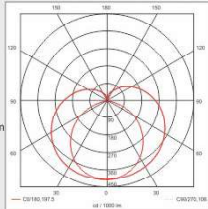

PRO TUBO LED T5_SINGLE END_HIGH LUMEN

A+

TUBO LED T5_SINGLE END_HIGH LUMEN

code	W	W	W	V	attacco base	colore colour	lumen lumen	fascio beam	imballo packing
21608	25	54	1200mm	AC120-240	G5	3000°K	3630	270°	40
21609	25	49	1500mm	AC120-240	G5	3000°K	3630	270°	40
21610	25	54	1200mm	AC120-240	G5	4000°K	3750	270°	40
21611	25	49	1500mm	AC120-240	G5	4000°K	3750	270°	40

I PRO Tubi LED T5_SINGLE END hanno un elevato flusso luminoso (150lm/W)

SINGLE END PROT5 LED Tubes have got a very high luminous output (150lm/W)

- Collegare direttamente alla tensione di rete senza alimentatore
- Direct connection to mains voltage without ballast