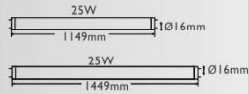

PRO TUBO LED T5_SINGLE END_HIGH LUMEN

A+

TUBO LED T5_SINGLE END_HIGH LUMEN

code	W	W	W	V	attacco base	colore colour	lumen lumen	fascio beam	imballo packing
21608	25	54	1200mm	AC120-240	G5	3000°K	3630	270°	40
21609	25	49	1500mm	AC120-240	G5	3000°K	3630	270°	40
21610	25	54	1200mm	AC120-240	G5	4000°K	3750	270°	40
21611	25	49	1500mm	AC120-240	G5	4000°K	3750	270°	40

I PRO Tubi LED T5_SINGLE END hanno un elevato flusso luminoso (150lm/W)

SINGLE END PROT5 LED Tubes have got a very high luminous output (150lm/W)

- Collegare direttamente alla tensione di rete senza alimentatore
- Direct connection to mains voltage without ballast