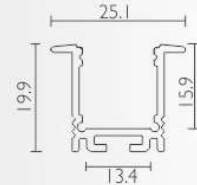

PR2_DEEP Profili in alluminio/ Aluminium profiles

cod. 21498
PR2_DEEP
alluminio/aluminium

cod. 21499
PR2_DEEP
bianco/white

PR2_DEEP

codice code	
21498	Profilo in alluminio 2m PR2_DEEP incasso - Aluminium profile 2m PR2_DEEP recessed
21499	Profilo in alluminio Bianco 2m PR2_DEEP incasso - White aluminium profile 2M PR2_DEEP recessed