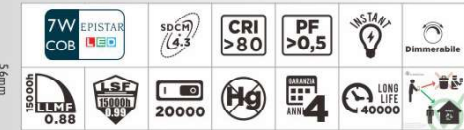

RFL-COB-7 DIMMERABILE

codice	W	W	V	attacco	colore	lumen360°/cd	lumen90°	fascio	imballo
code	W	W	V	base	colour	lumen360°/cd	lumen90°	beam	packing
21391	7	74(ERP)	220-240	GU10	3000°K	550/583	530	60°	10/100

- Dimmerabile con la maggior parte dei dimmers in commercio. Dimmerabilità garantita con i dimmers per lampade LED.

Dimmable with most of the dimmers available on the market. Dimmability guaranteed with dimmers for LED bulbs.