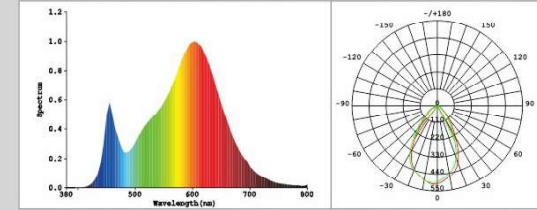

PRO RFL-COB-7

A+

RFL-COB-7

codice	W	W	V	attacco	colore	lumen360°/cd	lumen90°	fascio	imballo
code	W	W	V	base	colour	lumen360°/cd	lumen90°	beam	packing
21430	7	84(ERP)	220-240	GU10	2700°K	630/583	610	60°	10/100
21132	7	84(ERP)	220-240	GU10	3000°K	630/583	610	60°	10/100
21190	7	85(ERP)	220-240	GU10	4000°K	640/602	620	60°	10/100