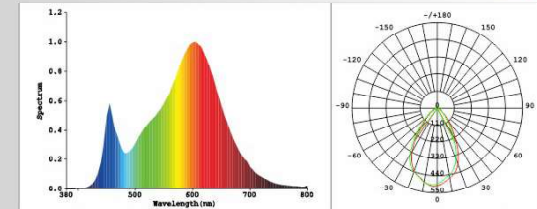

RFL-COB-7 DIMMERABILE

codice	W	W	V	attacco	colore	lumen360°/cd	lumen90°	fascio	imballo
code	W	W	V	base	colour	lumen360°/cd	lumen90°	beam	packing
21391	7	74(ERP)	220-240	GU10	3000°K	550/583	530	60°	10/100

- Dimmerabile con la maggior parte dei dimmers in commercio. Dimmerabilità garantita con i dimmers per lampade LED.

Dimmable with most of the dimmers available on the market. Dimmability guaranteed with dimmers for LED bulbs.