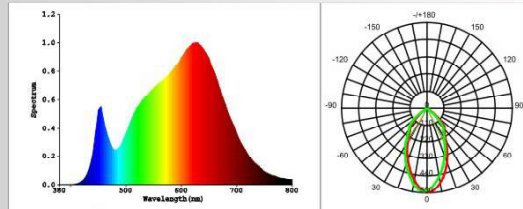

RFL-COB-7 DIMMERABILE

codice	W	W	V	attacco	colore	lumen360°/cd	lumen90°	fascio	imballo
code	W	W	V	base	colour	lumen360°/cd	lumen90°	beam	packing
21517	7	74(ERP)	220-240	GU10	3000°K	450/545	430	60°	10/100

- Dimmerabile con la maggior parte dei dimmers in commercio. Dimmerabilità garantita con i dimmers per lampade LED.

Dimmable with most of the dimmers available on the market. Dimmability guaranteed with dimmers for LED bulbs.