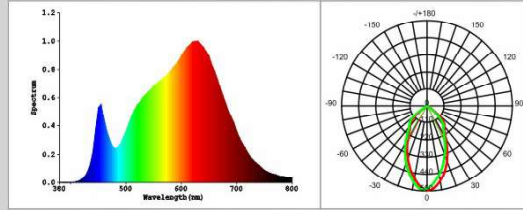

PRO CRI>90 RFL-COB-7

A+

RFL-COB-7

codice	W	W	V	attacco	colore	lumen360°/cd	lumen90°	fascio	imballo
code	W	W	V	base	colour	lumen360°/cd	lumen90°	beam	packing
21516	7	74(ERP)	220-240	GU10	3000°K	550/545	530	60°	10/100