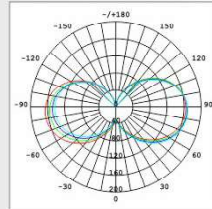

PRO T38LED 13

A+

T38LED 13

codice	W	W	V	attacco	colore	lumen	fascio	imballo
code	W	W	V	base	colour	lumen	beam	packing
21451	13	98(ERP)	220 240	E27	2700°K	1500	330°	10/50

T28LED