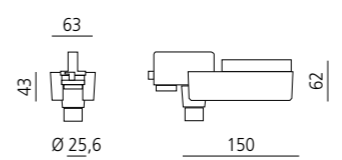

CODE	FINISHING	WATT	DESCRIPTION
60090	Grigio/Grey	3W	Lampada emergenza 3W per binari_autonomia 3 H Emergency track lamp 3W_3 Hours autonomy
60091	Nero/Black	3W	
60092	Bianco/White	3W