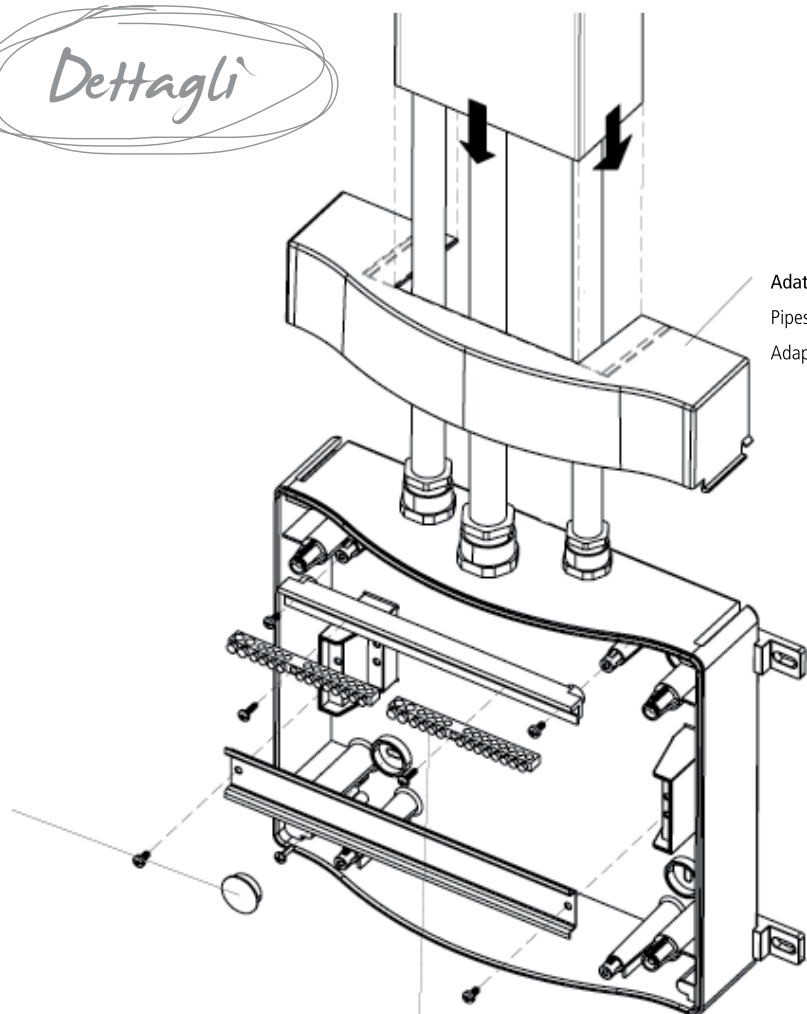

Dettagli

Adattatore canale
Pipes- trunking adaptor
Adaptateur tubes - conduits