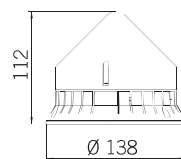

Certificazioni / Certifications

CTL 1200

Luminous device available in different versions:

LED with SMD LED technology

X flashing light with Xenon discharge tube

The device is also available with integrated acoustic signaling (**ACOUSTIC** versions).

Voltagés

CTL 1200 LED and **ACOUSTIC**: 12/24V ACDC, 90/240V AC +/-10%

CTL 1200 X: 12/24V ACDC, 110V AC, 240V AC +/-10% (supplied with bulb)

CTL 1200 X **ACOUSTIC**: 12/24V ACDC, 240V AC +/-10% (supplied with bulb)

Mechanical features

ABS base, polycarbonate dome. Screw mounting (screws not included).

Optical features

CTL 1200 LED and **ACOUSTIC** (steady/flashing light) with SMD LED technology, triple-flash 3F

CTL 1200 X and **ACOUSTIC** (Xenon flashing light) with powerful 6J Xenon discharge tube, single flash 1F

Acoustic features

ACOUSTIC versions with integrated piezoelectric unit

CTL 1200 LED: continuous sound (with steady light) or intermittent sound F/m 160 (with flashing light). Frequency: 2700Hz

CTL 1200 X: intermittent sound F/m 65. Frequency: 3700Hz

Feu de signalisation disponible en version :

LED avec technologie à LED SMD

X à éclats, avec tube à décharge au Xénon

Le dispositif est également disponible avec un signal acoustique intégré (versions **ACOUSTIC**).

Tension d'utilisation

CTL 1200 LED et **ACOUSTIC** : 12/24V ACDC, 90/240V AC +/-10%

CTL 1200 X : 12/24V ACDC, 110V AC, 240V AC +/-10% (fourni avec ampoule)

CTL 1200 X **ACOUSTIC** : 12/24V ACDC, 240V AC +/-10% (fourni avec ampoule)

Caractéristiques mécaniques

Base en ABS, dôme en polycarbonate. Fixation par vis standards non fournies.

Caractéristiques optiques

CTL 1200 LED et **ACOUSTIC** (feu fixe/clignotant) avec technologie à LED SMD, triple flash 3F

CTL 1200 X et **ACOUSTIC** (feu à éclats) avec tube à décharge au Xénon, un puissant simple éclat 1F 6J

Caractéristiques acoustiques

Versions **ACOUSTIC** avec unité piézoélectrique intégrée

CTL 1200 LED : son continu (avec lumière fixe) ou son pulsé F/m 160 (avec lumière clignotante). Fréquence : 2700Hz

CTL 1200 X : son pulsé F/m 65. Fréquence : 3700Hz