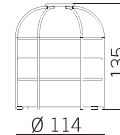

SIZE / TAILLE 0  
BASE SHALLOW  
+ XLF S, RGA, RGB

SIZE / TAILLE 1  
BASE SHALLOW  
+ SIR-E S  
+ SIR-E LED S  
BASE DEEP  
+ XLF S, RGA, RGB

SIZE / TAILLE 2  
BASE DEEP  
+ SIR-E S  
+ SIR-E LED S  
BASE SHALLOW  
+ SIR-E MAX  
+ SIR-E LED MAX

SIZE / TAILLE 3  
BASE SHALLOW  
+ FLR S  
+ SLR S  
BASE DEEP  
+ SIR-E MAX  
+ SIR-E LED MAX

SIZE / TAILLE 4  
BASE DEEP  
+ FLR S  
+ SLR S

100% di compatibilità con la gamma MLINE  
100% compatibility with MLINE range  
Compatibilité 100% avec la gamme MLINE

5 formati per contemplare tutti gli scenari  
5 sizes to fit each applications  
5 dimensions adaptables à toutes les formes

Acciaio INOX  
Stainless Steel  
Acier INOX