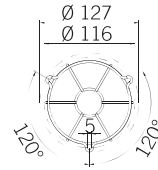

ACCESSORI / ACCESSORIES  
ACCESSOIRES

SIZE 0  
90557

SIZE 1  
90551

SIZE 2  
90552

SIZE 3  
90553

SIZE 4  
90554

GRIGLIE DI PROTEZIONE IN ACCIAIO INOX (USO GRAVOSO)  
STAINLESS STEEL PROTECTION GRIDS (HEAVY DUTY)  
GRILLES DE PROTECTION EN ACIER INOX (USAGE LOURD)

SIZE / TAILLE 0  
BASE SHALLOW  
+ XLF S, RGA, RGB

SIZE / TAILLE 1  
BASE SHALLOW  
+ SIR-E S  
+ SIR-E LED S  
BASE DEEP  
+ XLF S, RGA, RGB

SIZE / TAILLE 2  
BASE DEEP  
+ SIR-E S  
+ SIR-E LED S  
BASE SHALLOW  
+ SIR-E MAX  
+ SIR-E LED MAX

SIZE / TAILLE 3  
BASE SHALLOW  
+ FLR S  
+ SLR S  
BASE DEEP  
+ SIR-E MAX  
+ SIR-E LED MAX

SIZE / TAILLE 4  
BASE DEEP  
+ FLR S  
+ SLR S

100% di compatibilità con la gamma MLINE  
100% compatibility with MLINE range  
Compatibilité 100% avec la gamme MLINE

5 formati per contemplare tutti gli scenari  
5 sizes to fit each applications  
5 dimensions adaptables à toutes les formes

Acciaio INOX  
Stainless Steel  
Acier INOX