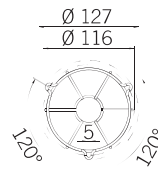

SIZE / TAILLE 0  
BASE SHALLOW  
+ XLF S, RGA, RGB

SIZE / TAILLE 1  
BASE SHALLOW  
+ SIR-E S  
+ SIR-E LED S  
BASE DEEP  
+ XLF S, RGA, RGB

SIZE / TAILLE 2  
BASE DEEP  
+ SIR-E S  
+ SIR-E LED S  
BASE SHALLOW  
+ SIR-E MAX  
+ SIR-E LED MAX

SIZE / TAILLE 3  
BASE SHALLOW  
+ FLR S  
+ SLR S  
BASE DEEP  
+ SIR-E MAX  
+ SIR-E LED MAX

SIZE / TAILLE 4  
BASE DEEP  
+ FLR S  
+ SLR S

100% di compatibilità con la gamma MLINE  
100% compatibility with MLINE range  
Compatibilité 100% avec la gamme MLINE

5 formati per contemplare tutti gli scenari  
5 sizes to fit each applications  
5 dimensions adaptables à toutes les formes

Acciaio INOX  
Stainless Steel  
Acier INOX