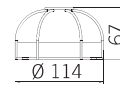

SIZE / TAILLE 0  
BASE SHALLOW  
+ XLF S, RGA, RGB

SIZE / TAILLE 1  
BASE SHALLOW  
+ SIR-E S  
+ SIR-E LED S  
BASE DEEP  
+ XLF S, RGA, RGB

SIZE / TAILLE 2  
BASE DEEP  
+ SIR-E S  
+ SIR-E LED S  
BASE SHALLOW  
+ SIR-E MAX  
+ SIR-E LED MAX

SIZE / TAILLE 3  
BASE SHALLOW  
+ FLR S  
+ SLR S  
BASE DEEP  
+ SIR-E MAX  
+ SIR-E LED MAX

SIZE / TAILLE 4  
BASE DEEP  
+ FLR S  
+ SLR S

100% di compatibilità con la gamma MLINE  
100% compatibility with MLINE range  
Compatibilité 100% avec la gamme MLINE

5 formati per contemplare tutti gli scenari  
5 sizes to fit each applications  
5 dimensions adaptables à toutes les formes

Acciaio INOX  
Stainless Steel  
Acier INOX