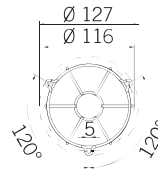

SIZE / TAILLE 0  
BASE SHALLOW  
+ XLF S, RGA, RGB

SIZE / TAILLE 1  
BASE SHALLOW  
+ SIR-E S  
+ SIR-E LED S  
BASE DEEP  
+ XLF S, RGA, RGB

SIZE / TAILLE 2  
BASE DEEP  
+ SIR-E S  
+ SIR-E LED S  
BASE SHALLOW  
+ SIR-E MAX  
+ SIR-E LED MAX

SIZE / TAILLE 3  
BASE SHALLOW  
+ FLR S  
+ SLR S  
BASE DEEP  
+ SIR-E MAX  
+ SIR-E LED MAX

SIZE / TAILLE 4  
BASE DEEP  
+ FLR S  
+ SLR S

100% di compatibilità con la gamma MLINE  
100% compatibility with MLINE range  
Compatibilité 100% avec la gamme MLINE

5 formati per contemplare tutti gli scenari  
5 sizes to fit each applications  
5 dimensions adaptables à toutes les formes

Acciaio INOX  
Stainless Steel  
Acier INOX