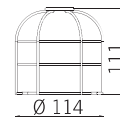

SIZE / TAILLE 0  
BASE SHALLOW  
+ XLF S, RGA, RGB

SIZE / TAILLE 1  
BASE SHALLOW  
+ SIR-E S  
+ SIR-E LED S  
BASE DEEP  
+ XLF S, RGA, RGB

SIZE / TAILLE 2  
BASE DEEP  
+ SIR-E S  
+ SIR-E LED S  
BASE SHALLOW  
+ SIR-E MAX  
+ SIR-E LED MAX

SIZE / TAILLE 3  
BASE SHALLOW  
+ FLR S  
+ SLR S  
BASE DEEP  
+ SIR-E MAX  
+ SIR-E LED MAX

SIZE / TAILLE 4  
BASE DEEP  
+ FLR S  
+ SLR S

100% di compatibilità con la gamma MLINE  
100% compatibility with MLINE range  
Compatibilité 100% avec la gamme MLINE

5 formati per contemplare tutti gli scenari  
5 sizes to fit each applications  
5 dimensions adaptables à toutes les formes

Acciaio INOX  
Stainless Steel  
Acier INOX