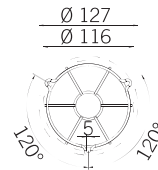

SIZE / TAILLE 0  
BASE SHALLOW  
+ XLF S, RGA, RGB

SIZE / TAILLE 1  
BASE SHALLOW  
+ SIR-E S  
+ SIR-E LED S  
BASE DEEP  
+ XLF S, RGA, RGB

SIZE / TAILLE 2  
BASE DEEP  
+ SIR-E S  
+ SIR-E LED S  
BASE SHALLOW  
+ SIR-E MAX  
+ SIR-E LED MAX

SIZE / TAILLE 3  
BASE SHALLOW  
+ FLR S  
+ SLR S  
BASE DEEP  
+ SIR-E MAX  
+ SIR-E LED MAX

SIZE / TAILLE 4  
BASE DEEP  
+ FLR S  
+ SLR S

100% di compatibilità con la gamma MLINE  
100% compatibility with MLINE range  
Compatibilité 100% avec la gamme MLINE

5 formati per contemplare tutti gli scenari  
5 sizes to fit each applications  
5 dimensions adaptables à toutes les formes

Acciaio INOX  
Stainless Steel  
Acier INOX