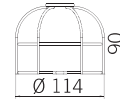

ACCESSORI / ACCESSORIES  
ACCESSOIRES

SIZE 0  
90557

SIZE 1  
90551

SIZE 2  
90552

SIZE 3  
90553

SIZE 4  
90554

GRIGLIE DI PROTEZIONE IN ACCIAIO INOX (USO GRAVOSO)  
STAINLESS STEEL PROTECTION GRIDS (HEAVY DUTY)  
GRILLES DE PROTECTION EN ACIER INOX (USAGE LOURD)

SIZE / TAILLE 0  
BASE SHALLOW  
+ XLF S, RGA, RGB

SIZE / TAILLE 1  
BASE SHALLOW  
+ SIR-E S  
+ SIR-E LED S  
BASE DEEP  
+ XLF S, RGA, RGB

SIZE / TAILLE 2  
BASE DEEP  
+ SIR-E S  
+ SIR-E LED S  
BASE SHALLOW  
+ SIR-E MAX  
+ SIR-E LED MAX

SIZE / TAILLE 3  
BASE SHALLOW  
+ FLR S  
+ SLR S  
BASE DEEP  
+ SIR-E MAX  
+ SIR-E LED MAX

SIZE / TAILLE 4  
BASE DEEP  
+ FLR S  
+ SLR S

100% di compatibilità con la gamma MLINE  
100% compatibility with MLINE range  
Compatibilité 100% avec la gamme MLINE

5 formati per contemplare tutti gli scenari  
5 sizes to fit each applications  
5 dimensions adaptables à toutes les formes

Acciaio INOX  
Stainless Steel  
Acier INOX