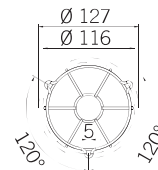

SIZE / TAILLE 0  
BASE SHALLOW  
+ XLF S, RGA, RGB

SIZE / TAILLE 1  
BASE SHALLOW  
+ SIR-E S  
+ SIR-E LED S  
BASE DEEP  
+ XLF S, RGA, RGB

SIZE / TAILLE 2  
BASE DEEP  
+ SIR-E S  
+ SIR-E LED S  
BASE SHALLOW  
+ SIR-E MAX  
+ SIR-E LED MAX

SIZE / TAILLE 3  
BASE SHALLOW  
+ FLR S  
+ SLR S  
BASE DEEP  
+ SIR-E MAX  
+ SIR-E LED MAX

SIZE / TAILLE 4  
BASE DEEP  
+ FLR S  
+ SLR S

100% di compatibilità con la gamma MLINE  
100% compatibility with MLINE range  
Compatibilité 100% avec la gamme MLINE

5 formati per contemplare tutti gli scenari  
5 sizes to fit each applications  
5 dimensions adaptables à toutes les formes

Acciaio INOX  
Stainless Steel  
Acier INOX