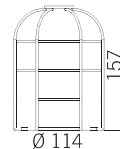

SIZE / TAILLE 0  
BASE SHALLOW  
+ XLF S, RGA, RGB

SIZE / TAILLE 1  
BASE SHALLOW  
+ SIR-E S  
+ SIR-E LED S  
BASE DEEP  
+ XLF S, RGA, RGB

SIZE / TAILLE 2  
BASE DEEP  
+ SIR-E S  
+ SIR-E LED S  
BASE SHALLOW  
+ SIR-E MAX  
+ SIR-E LED MAX

SIZE / TAILLE 3  
BASE SHALLOW  
+ FLR S  
+ SLR S  
BASE DEEP  
+ SIR-E MAX  
+ SIR-E LED MAX

SIZE / TAILLE 4  
BASE DEEP  
+ FLR S  
+ SLR S

100% di compatibilità con la gamma MLINE  
100% compatibility with MLINE range  
Compatibilité 100% avec la gamme MLINE

5 formati per contemplare tutti gli scenari  
5 sizes to fit each applications  
5 dimensions adaptables à toutes les formes

Acciaio INOX  
Stainless Steel  
Acier INOX