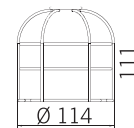

SIZE / TAILLE 0

BASE SHALLOW
+ XLF S, RGA, RGB

SIZE 0

SIZE / TAILLE 1

BASE SHALLOW
+ SIR-E S
+ SIR-E LED S

BASE DEEP
+ XLF S, RGA, RGB

SIZE 1

SIZE / TAILLE 2

BASE DEEP
+ SIR-E S
+ SIR-E LED S

BASE SHALLOW
+ SIR-E MAX
+ SIR-E LED MAX

SIZE 2

SIZE / TAILLE 3

BASE SHALLOW
+ FLR S
+ SLR S

BASE DEEP
+ SIR-E MAX
+ SIR-E LED MAX

SIZE 3

SIZE / TAILLE 4

BASE DEEP
+ FLR S
+ SLR S

SIZE 4

100% di compatibilità con la gamma MLINE
100% compatibility with MLINE range
Compatibilité 100% avec la gamme MLINE

5 formati per contemplare tutti gli scenari
5 sizes to fit each applications
5 dimensions adaptables à toutes les formes