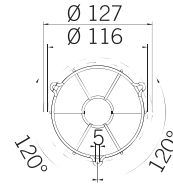

SIZE / TAILLE 0

BASE SHALLOW
+ XLF S, RGA, RGB

SIZE 0

SIZE / TAILLE 1

BASE SHALLOW
+ SIR-E S
+ SIR-E LED S

BASE DEEP
+ XLF S, RGA, RGB

SIZE 1

SIZE / TAILLE 2

BASE DEEP
+ SIR-E S
+ SIR-E LED S

BASE SHALLOW
+ SIR-E MAX
+ SIR-E LED MAX

SIZE 2

SIZE / TAILLE 3

BASE SHALLOW
+ FLR S
+ SLR S

BASE DEEP
+ SIR-E MAX
+ SIR-E LED MAX

SIZE 3

SIZE / TAILLE 4