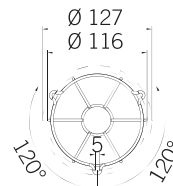

SIZE / TAILLE 0

BASE SHALLOW
+ XLF S, RGA, RGB

SIZE 0

SIZE / TAILLE 1

BASE SHALLOW
+ SIR-E S
+ SIR-E LED S

BASE DEEP
+ XLF S, RGA, RGB

SIZE 1

SIZE / TAILLE 2

BASE DEEP
+ SIR-E S
+ SIR-E LED S

BASE SHALLOW
+ SIR-E MAX
+ SIR-E LED MAX

SIZE 2

SIZE / TAILLE 3

BASE SHALLOW
+ FLR S
+ SLR S

BASE DEEP
+ SIR-E MAX
+ SIR-E LED MAX

SIZE 3

SIZE / TAILLE 4

BASE DEEP
+ FLR S
+ SLR S

SIZE 4

100% di compatibilità con la gamma MLINE
100% compatibility with MLINE range
Compatibilité 100% avec la gamme MLINE

5 formati per contemplare tutti gli scenari
5 sizes to fit each applications
5 dimensions adaptables à toutes les formes