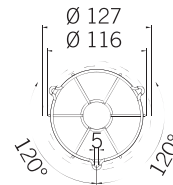

SIZE / TAILLE 0

BASE SHALLOW
+ XLF S, RGA, RGB

SIZE 0

SIZE / TAILLE 1

BASE SHALLOW
+ SIR-E S
+ SIR-E LED S

BASE DEEP
+ XLF S, RGA, RGB

SIZE 1

SIZE / TAILLE 2

BASE DEEP
+ SIR-E S
+ SIR-E LED S

BASE SHALLOW
+ SIR-E MAX
+ SIR-E LED MAX

SIZE 2

SIZE / TAILLE 3

BASE SHALLOW
+ FLR S
+ SLR S

BASE DEEP
+ SIR-E MAX
+ SIR-E LED MAX

SIZE 3

SIZE / TAILLE 4

BASE DEEP
+ FLR S
+ SLR S

SIZE 4

100% di compatibilità con la gamma MLINE
100% compatibility with MLINE range
Compatibilité 100% avec la gamme MLINE

5 formati per contemplare tutti gli scenari
5 sizes to fit each applications
5 dimensions adaptables à toutes les formes