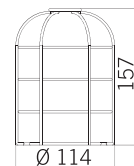

SIZE / TAILLE 0

BASE SHALLOW
+ XLF S, RGA, RGB

SIZE 0

SIZE / TAILLE 1

BASE SHALLOW
+ SIR-E S
+ SIR-E LED S

BASE DEEP
+ XLF S, RGA, RGB

SIZE 1

SIZE / TAILLE 2

BASE DEEP
+ SIR-E S
+ SIR-E LED S

BASE SHALLOW
+ SIR-E MAX
+ SIR-E LED MAX

SIZE 2

SIZE / TAILLE 3

BASE SHALLOW
+ FLR S
+ SLR S

BASE DEEP
+ SIR-E MAX
+ SIR-E LED MAX

SIZE 3

SIZE / TAILLE 4

BASE DEEP
+ FLR S
+ SLR S

SIZE 4

100% di compatibilità con la gamma MLINE
100% compatibility with MLINE range
Compatibilité 100% avec la gamme MLINE

5 formati per contemplare tutti gli scenari
5 sizes to fit each applications
5 dimensions adaptables à toutes les formes