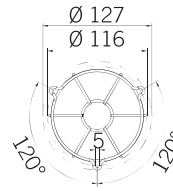

SIZE / TAILLE 0

BASE SHALLOW
+ XLF S, RGA, RGB

SIZE 0

SIZE / TAILLE 1

BASE SHALLOW
+ SIR-E S
+ SIR-E LED S

BASE DEEP
+ XLF S, RGA, RGB

SIZE 1

SIZE / TAILLE 2

BASE DEEP
+ SIR-E S
+ SIR-E LED S

BASE SHALLOW
+ SIR-E MAX
+ SIR-E LED MAX

SIZE 2

SIZE / TAILLE 3

BASE SHALLOW
+ FLR S
+ SLR S

BASE DEEP
+ SIR-E MAX
+ SIR-E LED MAX

SIZE 3

SIZE / TAILLE 4