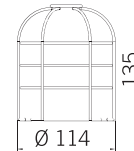

SIZE / TAILLE 0

BASE SHALLOW
+ XLF S, RGA, RGB

SIZE 0

SIZE / TAILLE 1

BASE SHALLOW
+ SIR-E S
+ SIR-E LED S

BASE DEEP
+ XLF S, RGA, RGB

SIZE 1

SIZE / TAILLE 2

BASE DEEP
+ SIR-E S
+ SIR-E LED S

BASE SHALLOW
+ SIR-E MAX
+ SIR-E LED MAX

SIZE 2

SIZE / TAILLE 3

BASE SHALLOW
+ FLR S
+ SLR S

BASE DEEP
+ SIR-E MAX
+ SIR-E LED MAX

SIZE 3

SIZE / TAILLE 4

BASE DEEP
+ FLR S
+ SLR S

SIZE 4

100% di compatibilità con la gamma MLINE
100% compatibility with MLINE range
Compatibilité 100% avec la gamme MLINE

5 formati per contemplare tutti gli scenari
5 sizes to fit each applications
5 dimensions adaptables à toutes les formes