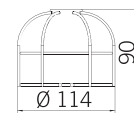

SIZE / TAILLE 0

BASE SHALLOW
+ XLF S, RGA, RGB

SIZE 0

SIZE / TAILLE 1

BASE SHALLOW
+ SIR-E S
+ SIR-E LED S

BASE DEEP
+ XLF S, RGA, RGB

SIZE 1

SIZE / TAILLE 2

BASE DEEP
+ SIR-E S
+ SIR-E LED S

BASE SHALLOW
+ SIR-E MAX
+ SIR-E LED MAX

SIZE 2

SIZE / TAILLE 3

BASE SHALLOW
+ FLR S
+ SLR S

BASE DEEP
+ SIR-E MAX
+ SIR-E LED MAX

SIZE 3

SIZE / TAILLE 4

BASE DEEP
+ FLR S
+ SLR S

SIZE 4

100% di compatibilità con la gamma MLINE
100% compatibility with MLINE range
Compatibilité 100% avec la gamme MLINE

5 formati per contemplare tutti gli scenari
5 sizes to fit each applications
5 dimensions adaptables à toutes les formes