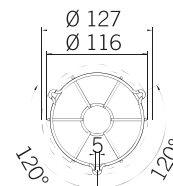

SIZE / TAILLE 0

BASE SHALLOW
+ XLF S, RGA, RGB

SIZE 0

SIZE / TAILLE 1

BASE SHALLOW
+ SIR-E S
+ SIR-E LED S

BASE DEEP
+ XLF S, RGA, RGB

SIZE 1

SIZE / TAILLE 2

BASE DEEP
+ SIR-E S
+ SIR-E LED S

BASE SHALLOW
+ SIR-E MAX
+ SIR-E LED MAX

SIZE 2

SIZE / TAILLE 3

BASE SHALLOW
+ FLR S
+ SLR S

BASE DEEP
+ SIR-E MAX
+ SIR-E LED MAX

SIZE 3

SIZE / TAILLE 4

BASE DEEP
+ FLR S
+ SLR S

SIZE 4

100% di compatibilità con la gamma MLINE
100% compatibility with MLINE range
Compatibilité 100% avec la gamme MLINE

5 formati per contemplare tutti gli scenari
5 sizes to fit each applications
5 dimensions adaptables à toutes les formes