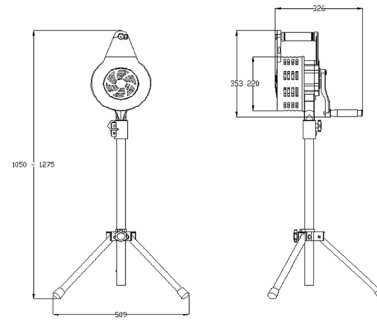

**Applications** - Camp sites; civil defence; mountain rescue; coast guard warning; quarries/ mining

Maximum dimensions  
 Stand height: max 1m, min 0.6m  
 When folded: height 0.2m, base tripod 0.03m x 0.03m x 0.03m