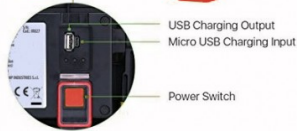

## DESCRIZIONE / DESCRIPTION / DESCRIPTION / DESCRIPCIÓN / BESCHREIBUNG

Super bright mode 1200 real lumens; the Sauron LED work lamp has 3 lighting modes to meet your every need: 1) 1200 lumen (real) intense light mode 2) normal light mode to save battery 3) flashing red light for road emergencies and signal function of sops. Powerbank function: power bank with 5V / 2.0a output power to quickly recharge your mobile phone and other devices; the high efficiency of the output current will save you time in recharging; thanks to the residual charge indicator you will know the residual energy level of your battery. IP65 waterproof and resistant: Sauron has been built in ultra-thick plastic and die-cast aluminium in a structure that distributes the heat evenly; the IP65 is waterproof and can withstand rainy days and any other weather conditions. Simple to hold or hang: the Sauron portable LED work light is perfect for camping, car maintenance, exploration or as an emergency light; it can be used for work, camping, hunting, exploration, research, etc .; it can also be hung, for example, for car maintenance work.

## DATI LOGISTICI / LOGISTIC INFORMATION / DONNEES LOGISTIQUES / DATOS LOGÍSTICOS / LOGISTISCHE DATEN

**Tipologia imballo:**

Colour box

USB Powerbank

USB Charging Output

Micro USB Charging Input

Power Switch