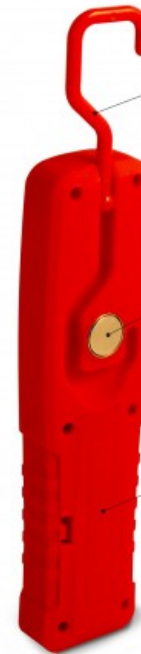

GANCIO HOOK

MAGNETE MAGNET

4 AAA NON INCLUDE