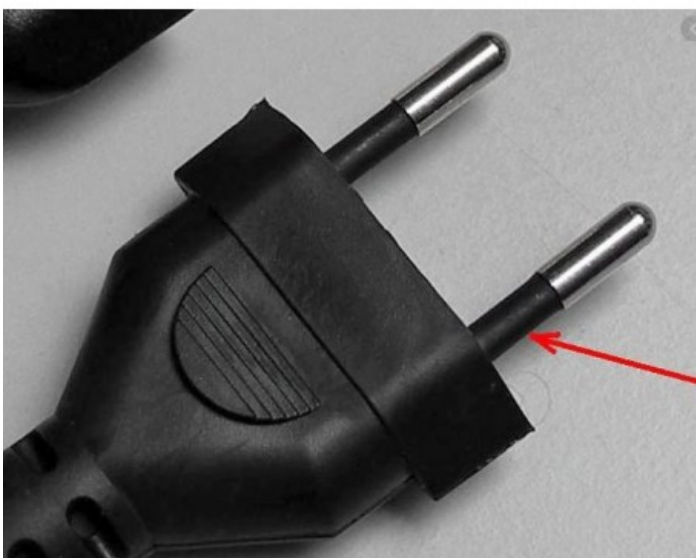

VELAMP IS540

Questo dispositivo è munito di lampade a LED integrate.

A++
A+
A
~~**B**~~
~~**C**~~
~~**D**~~
~~**E**~~

} L
E
D

Le lampade di questo dispositivo non sono sostituibili.

874/2012