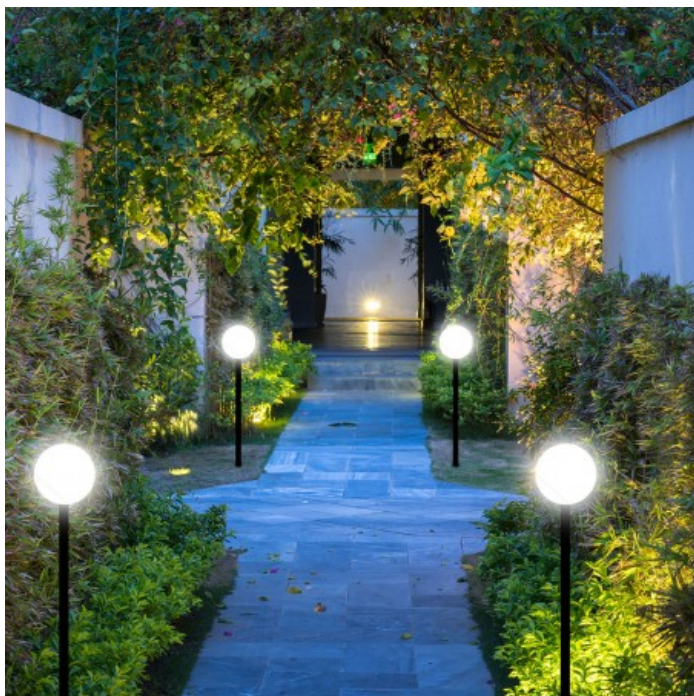

Questo dispositivo è compatibile con lampade di classe energetica:

VELAMP SPH250

874/2012