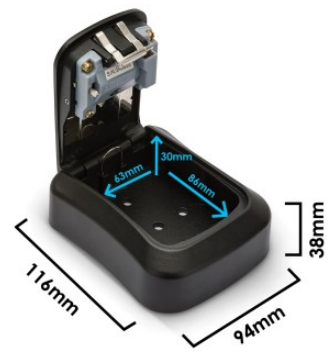

PERFETTO PER / PERFECT FOR:

COME IMPOSTARE IL CODICE / HOW TO SET THE CODE

Sportello di protezione
Protective cover