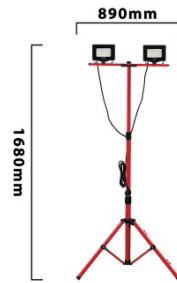

TWIN HEAD: Luce da lavoro LED 2 x 20W SMD + treppiede

PACKING	INNER	MASTER
/	pcs	pcs
Colour box	N/A	N/A

DATI TECNICI / SPECIFICATION / CARACTÉRISTIQUES / CARACTERISTICAS / SPEZIFIKATIONEN

Power supply:	220V AC
Batteries included:	YES
Type of power supply:	POWER CABLE
Light technology:	2835 SMD LED
Power (W):	2x20W
(W) Consumption:	40
Lumen:	3200
Kelvin degrees:	4000K
Colour rendering Index :	>80
Light beam:	DIFFUSE
Beam angle:	120°
LED Life time (hrs):	25000
Materials:	ALUMINIUM
Dimmable:	NO
Insulation class:	I
Power cable length (cm):	300
Cable:	H05RN-F3G1.0mm2
Switch:	NO
Protection degree (IP):	IP65
Functions:	ON/OFF
Plug:	Type E / F - 2 pin (EU Hybrid)
Guarantee:	2 YEARS
Product width (mm):	890
Product depth (mm):	890
Product height (mm):	1680
Energy rating 2021:	F
Cable length (m):	3

DATI LOGISTICI / LOGISTIC INFORMATION / DONNEES LOGISTIQUES / DATOS LOGÍSTICOS / LOGISTISCHE DATEN

Packing type:	Colour box
Length of the packed product (mm):	156
Packed product width (mm):	160
Height of packed product (mm):	670
ITF MASTER:	18003910113845
DEEE (France only):	0.42
Energy Label 2021:	https://www.velamp.com/energylabels2021/IS747NG.jpg
Link database eprel:	http://eprel.ec.europa.eu/qr/691964