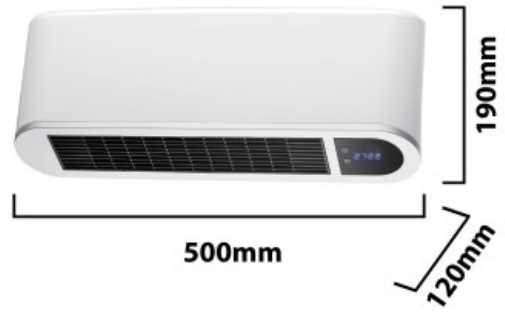

FUNZIONI DISPLAY FUNCTIONS