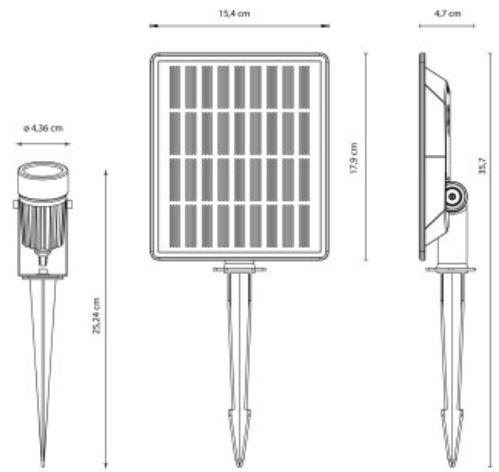

### DATI TECNICI / SPECIFICATION / CARACTÉRISTIQUES / CARACTERISTICAS / SPEZIFIKATIONEN

<b>Power supply:</b>	SOLAR
<b>Power supply included:</b>	YES
<b>Type of power supply:</b>	SOLAR PANEL
<b>Batteries included:</b>	YES
<b>Battery (type):</b>	18650
<b>Battery technology:</b>	LITHIUM-ION
<b>Charging Time (hrs):</b>	8
<b>Runtime (hrs):</b>	30
<b>Light technology:</b>	2835 SMD LED
<b>Power (W):</b>	6
<b>Lumen:</b>	200
<b>Kelvin degrees:</b>	3000K
<b>Light beam:</b>	FOCUS
<b>Range (m):</b>	20
<b>LED Life time (hrs):</b>	25000
<b>Materials:</b>	PLASTIC + ALUMINIUM
<b>Dimmable:</b>	YES
<b>Extendable:</b>	NO
<b>Insulation class:</b>	III
<b>Power cable length (cm):</b>	300
<b>Colour:</b>	BLACK
<b>Switch:</b>	YES
<b>Protection degree (IP):</b>	IP65
<b>Guarantee:</b>	2 YEARS
<b>Net weight kg):</b>	0,674

**DESCRIZIONE / DESCRIPTION / DESCRIPTION / DESCRIPCIÓN / BESCHREIBUNG**

Easy installation, the solar stakes can be planted in the ground or fixed to the wall. The panel is connected to the spots by 2 cables of 3 meters. Solar charging: big savings! The batteries are charged during the day with sunlight and then automatically turn on the spotlights in the evening. Equipped with a 3600 mAh lithium battery (much larger than many other models), it will give you up to 30 hours of light (in 50% mode). Mountain spotlights with particularly powerful latest-generation SMD LEDs (100 lumens per spotlight). The light is concentrated: provides precise light to illuminate a tree, a cabinet, a cabinet, an entrance... Robust aluminum structure with efficient heat dissipation. Protection against shocks and corrosion. With protection class IP65,

**DATI LOGISTICI / LOGISTIC INFORMATION / DONNEES LOGISTIQUES / DATOS LOGÍSTICOS / LOGISTISCHE DATEN**

<b>Packing type:</b>	Colour box
<b>Packed product width (mm):</b>	175
<b>Height of packed product (mm):</b>	90
<b>Inner quantity:</b>	4
<b>Master quantity:</b>	16