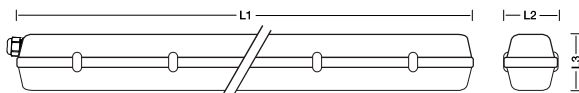

PLAFONIERE PER TUBI LED

ONLY FOR
LED TUBES

Outdoor lighting

Protection class

Base

Diffuser

Clips

LED tubes not included

NEPF SERIES

Codice Prod. Item code Code Codigo Code	Alimentazione Power source Alimentation Alimentación Stromversorgung	Tecnologia della Luce Light technology Technologie de la lumière Tecnología de iluminación Beleuchtungstechnologie	Formato Format Format Formato Format	Attacco Lamp holder Culot Ataco Halterung	Materiale Material Materiau Material Material	Lunghezza L1 Length Longueur Longitud Länge	Larghezza L2 Width Largeur Ancho Breite	Altezza L3 Height Hauteur Altura Höhe	Imballo Packing Emballage Embalaje Verpackung	Inner Pces	Master Pces
NEPF118	220V-240V ~ 50 Hz	1 LED tube 60 cm (not included)	T8	G13	ABS+PC	665 mm	60 mm	62 mm	Colour box	-	12
NEPF218	220V-240V ~ 50 Hz	2 LED tubes 60 cm (not included)	T8	G13	ABS+PC	665 mm	110 mm	62 mm	Colour box	-	8
NEPF136	220V-240V ~ 50 Hz	1 LED tube 120 cm (not included)	T8	G13	ABS+PC	1275 mm	60 mm	62 mm	Colour box	-	12
NEPF236	220V-240V ~ 50 Hz	2 LED tubes 120 cm (not included)	T8	G13	ABS+PC	1275 mm	110 mm	62 mm	Colour box	-	8
NEPF158	220V-240V ~ 50 Hz	1 LED tube 150 cm (not included)	T8	G13	ABS+PC	1575 mm	60 mm	62 mm	Colour box	-	12
NEPF258	220V-240V ~ 50 Hz	2 LED tubes 150 cm (not included)	T8	G13	ABS+PC	1575 mm	110 mm	62 mm	Colour box	-	8

Descrizione / Description / Description / Descripción / Beschreibung:

Accessori inclusi / Accessories included / Accessoires fournis / Accesorios incluidos / Mitgeliefertes Zubehör: