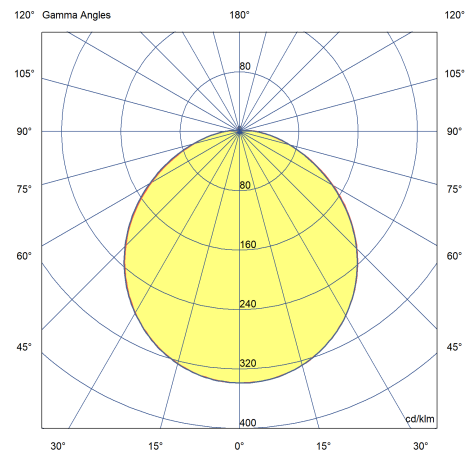

12W Bamburgh Bulkhead, 840, Emergency, Black Round Trim

Order Code: AMY005-EM-KITB

Photometric Data

Colour Rendering Index (CRI)	80-89
Lumens	1330
LPW (lm/W)	95
Colour Temperature (K)	4000 - 4000
Beam Angle (°)	120 x 120
Light Distribution	Symmetric
Lens / Reflector	Diffuser lens/optic/panel

Life Data

Rated Life @ 25°C (Hrs)	50000
Rated Life L90/B50 @ 25°C	50000

Electrical Data

Input (W)	14
Input (V)±10%	200 - 240
Voltage Type	AC
Input Current (A)	0.08
Power Factor	0.9
No. Per C16 Breaker	48
Energy Efficiency Class (EEC)	A++, A+, A (LED)
Electrical Class	I
Short Circuit Protection	Yes
Thermal Overload Protection	Yes
Type of Wiring	Suitable for Through Wiring
Non-dimmable	Yes
Emergency Lighting	Yes

Physical Data

Degree of Protection (IP)	IP65
Housing Colour	Black
Height/Depth (mm)	90
Diameter (mm)	350
Weight (kg)	0.8
Warranty (year)	5
Case Material	ABS
Suitable for wall mounting	Yes
Suitable for surface mounting	Yes
Lamp Type	LED Exchangeable
Impact Strength	IK06