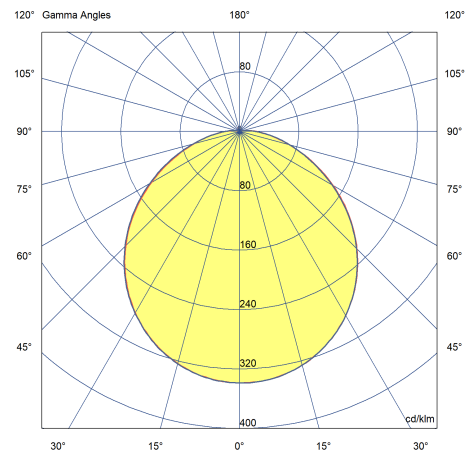

12W Bamburgh Bulkhead, 840, Emergency, White Round Trim

Order Code: AMY005-EM-KITW

Photometric Data

Colour Rendering Index (CRI)	80-89
Lumens	1470
LPW (lm/W)	105
Colour Temperature (K)	4000 - 4000
Beam Angle (°)	120 x 120
Light Distribution	Symmetric
Lens / Reflector	Diffuser lens/optic/panel

Life Data

Rated Life @ 25°C (Hrs)	50000
Rated Life L90/B50 @ 25°C	50000

Electrical Data

Input (W)	14
Input (V)±10%	200 - 240
Voltage Type	AC
Input Current (A)	0.08
Power Factor	0.9
No. Per C16 Breaker	48
Energy Efficiency Class (EEC)	A++, A+, A (LED)
Electrical Class	I
Short Circuit Protection	Yes
Thermal Overload Protection	Yes
Type of Wiring	Suitable for Through Wiring
Non-dimmable	Yes
Emergency Lighting	Yes

Physical Data

Degree of Protection (IP)	IP65
Housing Colour	White
Height/Depth (mm)	90
Diameter (mm)	350
Weight (kg)	0.8
Warranty (year)	5
Case Material	ABS
Suitable for wall mounting	Yes
Suitable for surface mounting	Yes
Lamp Type	LED Exchangeable
Impact Strength	IK06