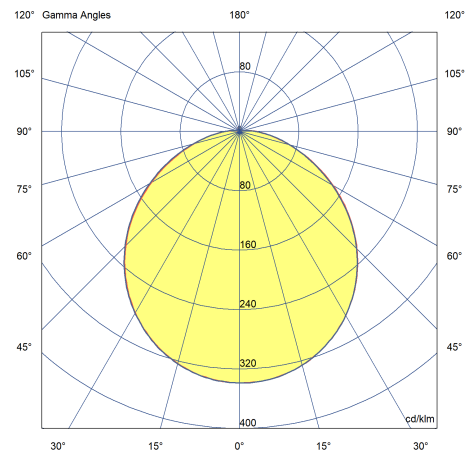

Customise your project even further with integral 3 hour emergency and microwave sensor options.

BAMBURGH BULKHEAD

12W Bamburgh Bulkhead, 840, Black Round Trim

Order Code: AMY005-KITB

Photometric Data

Colour Rendering Index (CRI)	80-89
Lumens	1330
LPW (lm/W)	95
Colour Temperature (K)	4000 - 4000
Beam Angle (°)	120 x 120
Light Distribution	Symmetric
Lens / Reflector	Diffuser lens/optic/panel

Physical Data

Degree of Protection (IP)	IP65
Housing Colour	Black
Height/Depth (mm)	90
Diameter (mm)	350
Weight (kg)	0.8
Warranty (year)	5
Case Material	ABS
Suitable for wall mounting	Yes
Suitable for surface mounting	Yes
Lamp Type	LED Exchangeable
Impact Strength	IK06