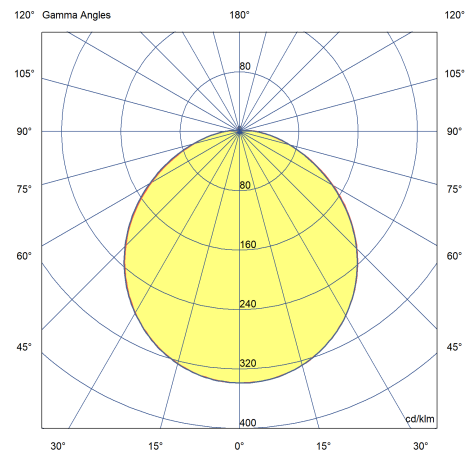

12W Bamburgh Bulkhead, 840, Black Eyelid Trim

Order Code: AMY005-KITBE

Photometric Data

Colour Rendering Index (CRI)	80-89
Lumens	870
LPW (lm/W)	62
Colour Temperature (K)	4000 - 4000
Beam Angle (°)	120 x 120
Light Distribution	Symmetric
Lens / Reflector	Diffuser lens/optic/panel

Life Data

Rated Life @ 25°C (Hrs)	50000
Rated Life L90/B50 @ 25°C	50000

Electrical Data

Input (W)	14
Input (V)±10%	200 - 240
Voltage Type	AC
Input Current (A)	0.08
Power Factor	0.9
No. Per C16 Breaker	48
Energy Efficiency Class (EEC)	A++, A+, A (LED)
Electrical Class	II
Short Circuit Protection	Yes
Thermal Overload Protection	Yes
Type of Wiring	Suitable for Through Wiring
Non-dimmable	Yes

Physical Data

Degree of Protection (IP)	IP65
Housing Colour	Black
Height/Depth (mm)	90
Diameter (mm)	350
Weight (kg)	0.8
Warranty (year)	5
Case Material	ABS
Suitable for wall mounting	Yes
Suitable for surface mounting	Yes
Lamp Type	LED Exchangeable
Impact Strength	IK06