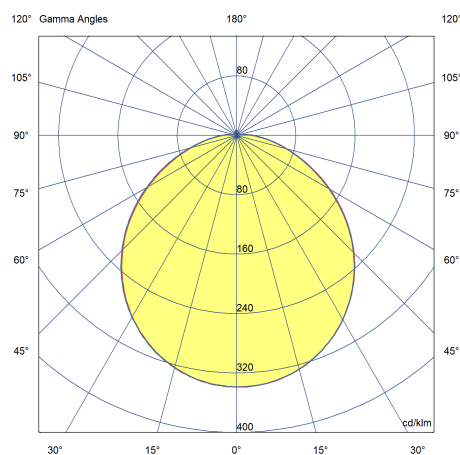

12W Bamburgh Bulkhead, 840, Microwave, Black Round Trim

Order Code: AMY005-SM-KITB

Photometric Data

Colour Rendering Index (CRI)	80-89
Lumens	1330
LPW (lm/W)	95
Colour Temperature (K)	4000 - 4000
Beam Angle (°)	120 x 120
Light Distribution	Symmetric
Lens / Reflector	Diffuser lens/optic/panel

Life Data

Rated Life @ 25°C (Hrs)	50000
Rated Life L90/B50 @ 25°C	50000

Electrical Data

Input (W)	14
Input (V)±10%	200 - 240
Voltage Type	AC
Input Current (A)	0.08
Power Factor	0.9
No. Per C16 Breaker	48
Energy Efficiency Class (EEC)	A++, A+, A (LED)
Electrical Class	II
Short Circuit Protection	Yes
Thermal Overload Protection	Yes
Type of Wiring	Suitable for Through Wiring
Non-dimmable	Yes

Physical Data

Degree of Protection (IP)	IP65
Housing Colour	Black
Height/Depth (mm)	90
Diameter (mm)	350
Weight (kg)	0.8
Warranty (year)	5
Case Material	ABS
Suitable for wall mounting	Yes
Suitable for surface mounting	Yes
Lamp Type	LED Exchangeable
Impact Strength	IK06