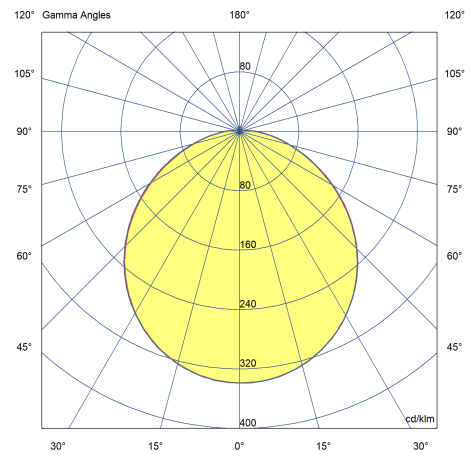

12W Bamburgh Bulkhead, 840, Microwave, Black Eyelid Trim

Order Code: AMY005-SM-KITBE

Photometric Data

Colour Rendering Index (CRI)	80-89
Lumens	870
LPW (lm/W)	62
Colour Temperature (K)	4000 - 4000
Beam Angle (°)	120 x 120
Light Distribution	Symmetric
Lens / Reflector	Diffuser lens/optic/panel

Life Data

Rated Life @ 25°C (Hrs)	50000
Rated Life L90/B50 @ 25°C	50000

Electrical Data

Input (W)	14
Input (V)±10%	200 - 240
Voltage Type	AC
Input Current (A)	0.08
Power Factor	0.9
No. Per C16 Breaker	48
Energy Efficiency Class (EEC)	A++, A+, A (LED)
Electrical Class	II
Short Circuit Protection	Yes
Thermal Overload Protection	Yes
Type of Wiring	Suitable for Through Wiring
Non-dimmable	Yes

Physical Data

Degree of Protection (IP)	IP65
Housing Colour	Black
Height/Depth (mm)	90
Diameter (mm)	350
Weight (kg)	0.8
Warranty (year)	5
Case Material	ABS
Suitable for wall mounting	Yes
Suitable for surface mounting	Yes
Lamp Type	LED Exchangeable
Impact Strength	IK06