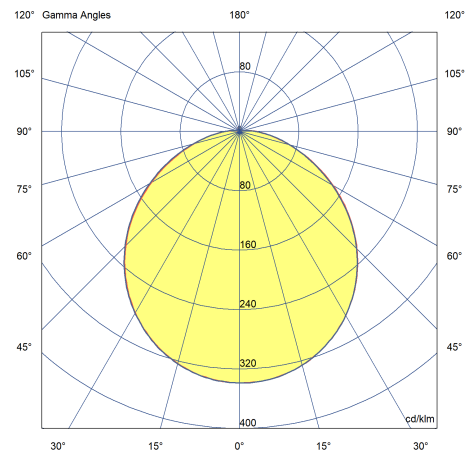

12W Bamburgh Bulkhead, 840, Microwave, White Round Trim

Order Code: AMY005-SM-KITW

Photometric Data

Colour Rendering Index (CRI)	80-89
Lumens	1470
LPW (lm/W)	105
Colour Temperature (K)	4000 - 4000
Beam Angle (°)	120 x 120
Light Distribution	Symmetric
Lens / Reflector	Diffuser lens/optic/panel

Life Data

Rated Life @ 25°C (Hrs)	50000
Rated Life L90/B50 @ 25°C	50000

Electrical Data

Input (W)	14
Input (V)±10%	200 - 240
Voltage Type	AC
Input Current (A)	0.08
Power Factor	0.9
No. Per C16 Breaker	48
Energy Efficiency Class (EEC)	A++, A+, A (LED)
Electrical Class	II
Short Circuit Protection	Yes
Thermal Overload Protection	Yes
Type of Wiring	Suitable for Through Wiring
Non-dimmable	Yes

Physical Data

Degree of Protection (IP)	IP65
Housing Colour	White
Height/Depth (mm)	90
Diameter (mm)	350
Weight (kg)	0.8
Warranty (year)	5
Case Material	ABS
Suitable for wall mounting	Yes
Suitable for surface mounting	Yes
Lamp Type	LED Exchangeable
Impact Strength	IK06