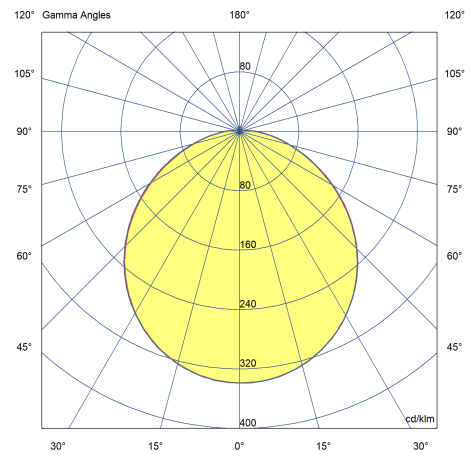

18W Bamburgh Bulkhead, 840, Emergency, Black Grill Trim

Order Code: AMY006-EM-KITBG

Photometric Data

Colour Rendering Index (CRI)	80-89
Lumens	1240
LPW (lm/W)	62
Colour Temperature (K)	4000 - 4000
Beam Angle (°)	120 x 120
Light Distribution	Symmetric
Lens / Reflector	Diffuser lens/optic/panel

Life Data

Rated Life @ 25°C (Hrs)	50000
Rated Life L90/B50 @ 25°C	50000

Electrical Data

Input (W)	20
Input (V)±10%	200 - 240
Voltage Type	AC
Input Current (A)	0.1
Power Factor	0.9
No. Per C16 Breaker	48
Energy Efficiency Class (EEC)	A++, A+, A (LED)
Electrical Class	I
Short Circuit Protection	Yes
Thermal Overload Protection	Yes
Type of Wiring	Suitable for Through Wiring
Non-dimmable	Yes
Emergency Lighting	Yes

Physical Data

Degree of Protection (IP)	IP65
Housing Colour	Black
Height/Depth (mm)	90
Diameter (mm)	350
Weight (kg)	0.8
Warranty (year)	5
Case Material	ABS
Suitable for wall mounting	Yes
Suitable for surface mounting	Yes
Lamp Type	LED Exchangeable
Impact Strength	IK06