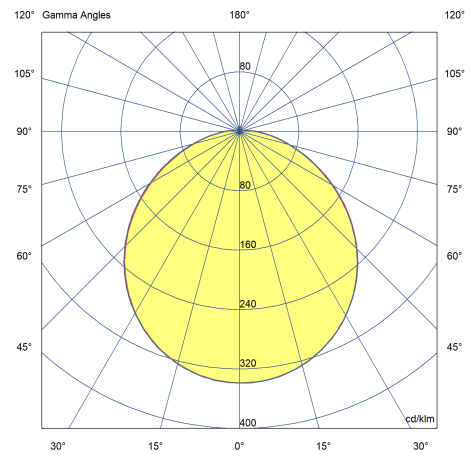

18W Bamburgh Bulkhead, 840, Emergency, White Round Trim

Order Code: AMY006-EM-KITW

Photometric Data

Colour Rendering Index (CRI)	80-89
Lumens	2100
LPW (lm/W)	105
Colour Temperature (K)	4000 - 4000
Beam Angle (°)	120 x 120
Light Distribution	Symmetric
Lens / Reflector	Diffuser lens/optic/panel

Life Data

Rated Life @ 25°C (Hrs)	50000
Rated Life L90/B50 @ 25°C	50000

Electrical Data

Input (W)	20
Input (V)±10%	200 - 240
Voltage Type	AC
Input Current (A)	0.1
Power Factor	0.9
No. Per C16 Breaker	48
Energy Efficiency Class (EEC)	A++, A+, A (LED)
Electrical Class	I
Short Circuit Protection	Yes
Thermal Overload Protection	Yes
Type of Wiring	Suitable for Through Wiring
Non-dimmable	Yes
Emergency Lighting	Yes

Physical Data

Degree of Protection (IP)	IP65
Housing Colour	White
Height/Depth (mm)	90
Diameter (mm)	350
Weight (kg)	0.8
Warranty (year)	5
Case Material	ABS
Suitable for wall mounting	Yes
Suitable for surface mounting	Yes
Lamp Type	LED Exchangeable
Impact Strength	IK06