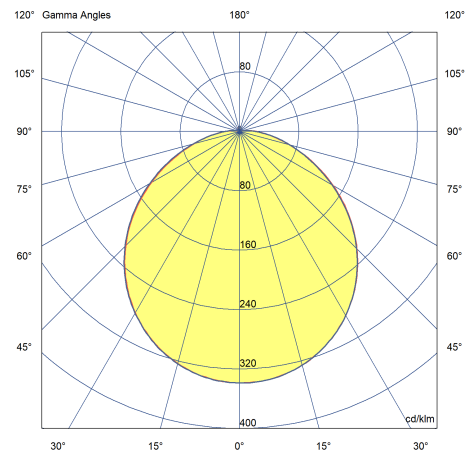

18W Bamburgh Bulkhead, 840, Black Round Trim

Order Code: AMY006-KITB

Photometric Data

Colour Rendering Index (CRI)	80-89
Lumens	1900
LPW (lm/W)	95
Colour Temperature (K)	4000 - 4000
Beam Angle (°)	120 x 120
Light Distribution	Symmetric
Lens / Reflector	Diffuser lens/optic/panel

Life Data

Rated Life @ 25°C (Hrs)	50000
Rated Life L90/B50 @ 25°C	50000

Electrical Data

Input (W)	20
Input (V)±10%	200 - 240
Voltage Type	AC
Input Current (A)	0.1
Power Factor	0.9
No. Per C16 Breaker	48
Energy Efficiency Class (EEC)	A++, A+, A (LED)
Electrical Class	II
Short Circuit Protection	Yes
Thermal Overload Protection	Yes
Type of Wiring	Suitable for Through Wiring
Non-dimmable	Yes

Physical Data

Degree of Protection (IP)	IP65
Housing Colour	Black
Height/Depth (mm)	90
Diameter (mm)	350
Weight (kg)	0.8
Warranty (year)	5
Case Material	ABS
Suitable for wall mounting	Yes
Suitable for surface mounting	Yes
Lamp Type	LED Exchangeable
Impact Strength	IK06