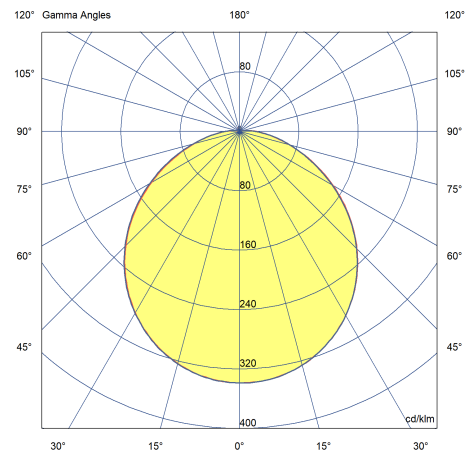

Customise your project even further with integral 3 hour emergency and microwave sensor options.

BAMBURGH BULKHEAD

18W Bamburgh Bulkhead, 840, Black Eyelid Trim

Order Code: AMY006-KITBE

Photometric Data

Colour Rendering Index (CRI)	80-89
Lumens	1240
LPW (lm/W)	62
Colour Temperature (K)	4000 - 4000
Beam Angle (°)	120 x 120
Light Distribution	Symmetric
Lens / Reflector	Diffuser lens/optic/panel

Physical Data

Degree of Protection (IP)	IP65
Housing Colour	Black
Height/Depth (mm)	90
Diameter (mm)	350
Weight (kg)	0.8
Warranty (year)	5
Case Material	ABS
Suitable for wall mounting	Yes
Suitable for surface mounting	Yes
Lamp Type	LED Exchangeable
Impact Strength	IK06