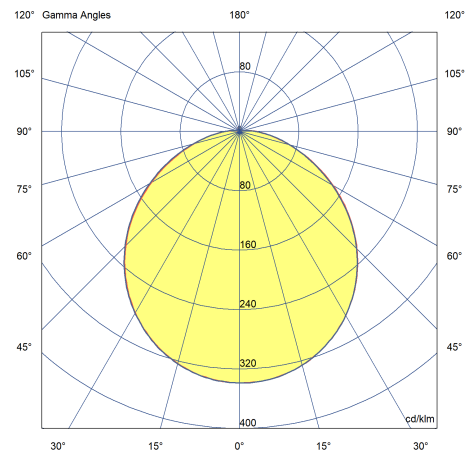

Customise your project even further with integral 3 hour emergency and microwave sensor options.

BAMBURGH BULKHEAD

18W Bamburgh Bulkhead, 840, White Round Trim

Order Code: AMY006-KITW

Photometric Data

Colour Rendering Index (CRI)	80-89
Lumens	2100
LPW (lm/W)	105
Colour Temperature (K)	4000 - 4000
Beam Angle (°)	120 x 120
Light Distribution	Symmetric
Lens / Reflector	Diffuser lens/optic/panel

Physical Data

Degree of Protection (IP)	IP65
Housing Colour	White
Height/Depth (mm)	90
Diameter (mm)	350
Weight (kg)	0.8
Warranty (year)	5
Case Material	ABS
Suitable for wall mounting	Yes
Suitable for surface mounting	Yes
Lamp Type	LED Exchangeable
Impact Strength	IK06