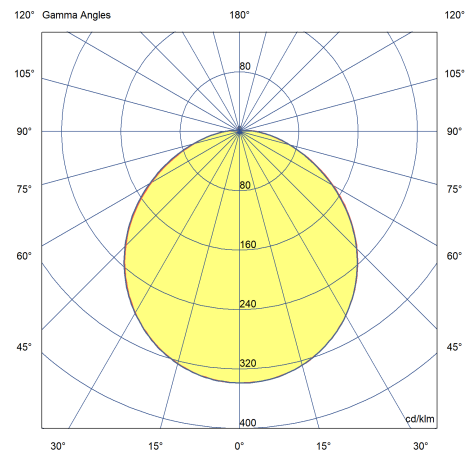

18W Bamburgh Bulkhead, 840, Microwave, Black Round Trim

Order Code: AMY006-SM-KITB

Photometric Data

Colour Rendering Index (CRI)	80-89
Lumens	1900
LPW (lm/W)	95
Colour Temperature (K)	4000 - 4000
Beam Angle (°)	120 x 120
Light Distribution	Symmetric
Lens / Reflector	Diffuser lens/optic/panel

Life Data

Rated Life @ 25°C (Hrs)	50000
Rated Life L90/B50 @ 25°C	50000

Electrical Data

Input (W)	20
Input (V)±10%	200 - 240
Voltage Type	AC
Input Current (A)	0.1
Power Factor	0.9
No. Per C16 Breaker	48
Energy Efficiency Class (EEC)	A++, A+, A (LED)
Electrical Class	II
Short Circuit Protection	Yes
Thermal Overload Protection	Yes
Type of Wiring	Suitable for Through Wiring
Non-dimmable	Yes

Physical Data

Degree of Protection (IP)	IP65
Housing Colour	Black
Height/Depth (mm)	90
Diameter (mm)	350
Weight (kg)	0.8
Warranty (year)	5
Case Material	ABS
Suitable for wall mounting	Yes
Suitable for surface mounting	Yes
Lamp Type	LED Exchangeable
Impact Strength	IK06